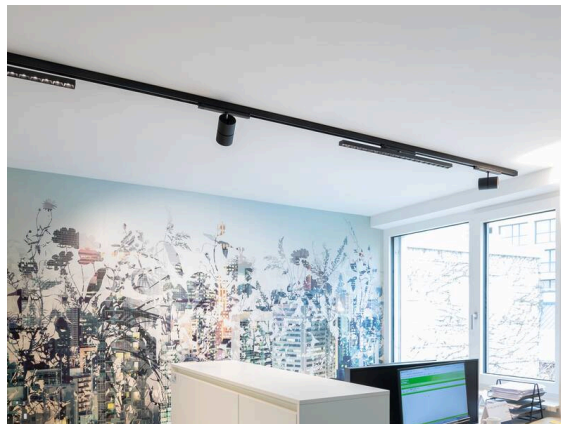

VARIDO 2

149-001010219040

VARIDO 2 BASIC TRACK TRACK SPOTLIGHT WITH 3 PH ADAPTER made of steel sheet, grey, similar to RAL 9004, Lens optics with vacuum deposited synthetic reflector beam 66°, light output direct, UGR <19, swiveling 350°, with converter, max. 850mA, dimmability: not dimmable, adapter/ceiling base grey, IP20

SKETCH

TECHNICAL DETAILS

Light source	LED
System performance [W]	32
Luminous flux [lm]	4345
Current sec. [mA]	850
Colour temperature	3000K
CRI	>80
UGR	<19
Optics	Lens optics with vacuum deposited synthetic reflector with converter
Converter	not dimmable
Dimmability	direct
Light emission area	66°
Beam angle	220-240V 50/60Hz
Voltage	
Length [mm]	844
Width [mm]	54
Height [mm]	24
IP protection class	IP20
IP protection class	protection cl. II
Material	steel sheet
Colour of body	grey
RAL	9004
Colour of adapter / ceiling base	grey
Lifetime [h]	L80 B10 50 000
Energy efficiency class	C
Number of luminaires B16A	47
Net weight [kg]	1.49
EAN number	9010506977233