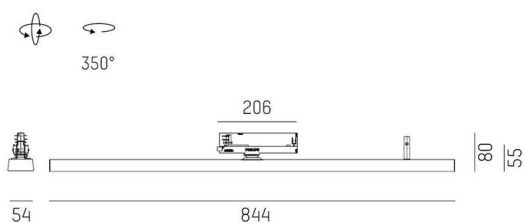

VARIDO 2

149-001010219040

VARIDO 2 BASIC TRACK TRACK SPOTLIGHT WITH 3 PH ADAPTER made of steel sheet, grey, similar to RAL 9004, Lens optics with vacuum deposited synthetic reflector beam 66°, light output direct, UGR <19, swiveling 350°, with converter, max. 850mA, dimmability: not dimmable, adapter/ceiling base grey, IP20

SKETCH

TECHNICAL DETAILS

Light source	LED
System performance [W]	32
Luminous flux [lm]	4345
Current sec. [mA]	850
Colour temperature	3000K
CRI	>80
UGR	<19
Optics	Lens optics with vacuum deposited synthetic reflector with converter
Converter	not dimmable
Dimmability	direct
Light emission area	66°
Beam angle	220-240V 50/60Hz
Voltage	
Length [mm]	844
Width [mm]	54
Height [mm]	24
IP protection class	IP20
IP protection class	protection cl. II
Material	steel sheet
Colour of body	grey
RAL	9004
Colour of adapter / ceiling base	grey
Lifetime [h]	L80 B10 50 000
Energy efficiency class	C
Number of luminaires B16A	47
Net weight [kg]	1.49
EAN number	9010506977233

LIGHT DISTRIBUTION CURVE

Energy label

The values are rated values. Power and luminous flux are initially subject to a tolerance of +/- 10%.
 Colour temperature tolerance: +/- 150 K. The values apply to an ambient temperature of 25°C unless otherwise specified.