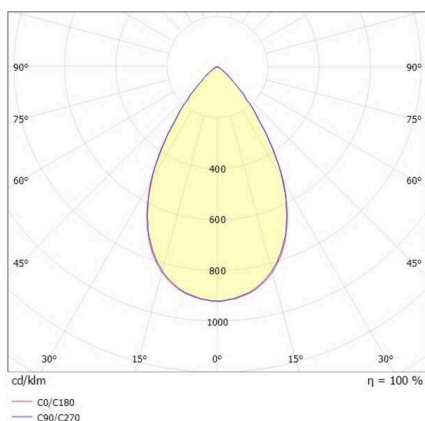

VARIDO 2

149-001010219040

VARIDO 2 BASIC TRACK TRACK SPOTLIGHT WITH 3 PH ADAPTER made of steel sheet, grey, similar to RAL 9004, Lens optics with vacuum deposited synthetic reflector beam 66°, light output direct, UGR <19, swiveling 350°, with converter, max. 850mA, dimmability: not dimmable, adapter/ceiling base grey, IP20

SKETCH

TECHNICAL DETAILS

Light source	LED
System performance [W]	32
Luminous flux [lm]	4345
Current sec. [mA]	850
Colour temperature	3000K
CRI	>80
UGR	<19
Optics	Lens optics with vacuum deposited synthetic reflector with converter
Converter	not dimmable
Dimmability	direct
Light emission area	66°
Beam angle	220-240V 50/60Hz
Voltage	
Length [mm]	844
Width [mm]	54
Height [mm]	24
IP protection class	IP20
IP protection class	protection cl. II
Material	steel sheet
Colour of body	grey
RAL	9004
Colour of adapter / ceiling base	grey
Lifetime [h]	L80 B10 50 000
Energy efficiency class	C
Number of luminaires B16A	47
Net weight [kg]	1.49
EAN number	9010506977233

LIGHT DISTRIBUTION CURVE

Energy label

The values are rated values. Power and luminous flux are initially subject to a tolerance of +/- 10%.
 Colour temperature tolerance: +/- 150 K. The values apply to an ambient temperature of 25°C unless otherwise specified.