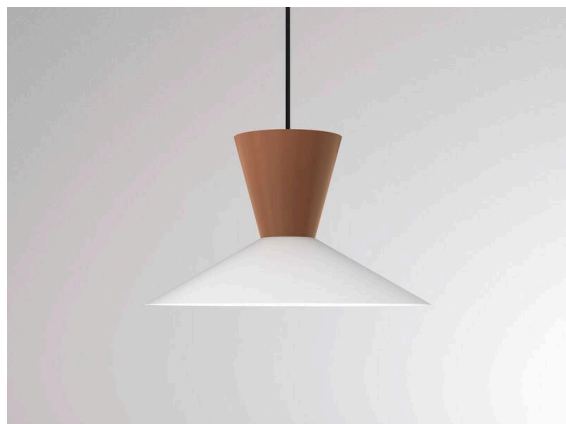

WIZARD

114-0191000458500

WIZARD M VOLARE PDI SUSPENSION WITH 2-PH VOLARE ADAPTER made of aluminium, similar to RAL 9016, aluminium shade white cooper, beam see light source, light output direct / indirect, tilting 5°, dimmability: not dimmable, cable black, fabric, adapter/ceiling base grey, pendant length 2500mm, IP20 without lamp,

SKETCH

TECHNICAL DETAILS

Light source	AGL A60 7W
Number of sockets	1x
Socket	E27
Luminous flux [lm]	see light source
Colour temperature	see light source
CRI	see light source
Optics	aluminium shade
Dimmability	not dimmable
Light emission area	direct / indirect
Beam angle	see light source
Voltage	220-240V 50/60Hz
Length [mm]	2500
Height [mm]	265
Length pendant [mm]	2500
Diameter [mm]	410
IP protection class	IP20
IP protection class	protection cl. I
Material	aluminium
RAL	9016
Colour of glass/shade	white cooper
Colour of adapter / ceiling base	grey
Cable	black, fabric
Net weight [kg]	1.05
EAN number	9010506926217