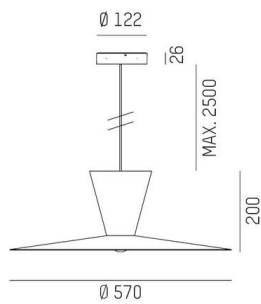

WIZARD

114-0291000575500

WIZARD L VOLARE PDI SUSPENSION WITH 2-PH VOLARE ADAPTER made of aluminium, similar to RAL 9016, aluminium shade gold white, beam see light source, light output direct / indirect, tilting 5°, dimmability: not dimmable, cable black, fabric, adapter/ceiling base white, pendant length 2500mm, IP20 without lamp,

SKETCH

TECHNICAL DETAILS

Light source	AGL A60 7W
Number of sockets	1x
Socket	E27
Luminous flux [lm]	see light source
Colour temperature	see light source
CRI	see light source
Optics	aluminium shade
Dimmability	not dimmable
Light emission area	direct / indirect
Beam angle	see light source
Voltage	220-240V 50/60Hz
Length [mm]	2500
Height [mm]	200
Length pendant [mm]	2500
Diameter [mm]	570
IP protection class	IP20
IP protection class	protection cl. I
Material	aluminium
RAL	9016
Colour of glass/shade	gold white
Colour of adapter / ceiling base	white
Cable	black, fabric
Net weight [kg]	1.52
EAN number	9010506993554