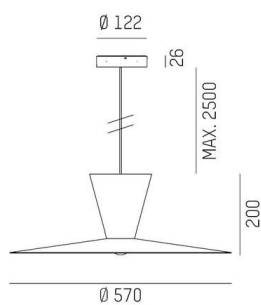

WIZARD

114-0291000565500

WIZARD L VOLARE PDI SUSPENSION WITH 2-PH VOLARE ADAPTER made of aluminium, similar to RAL 9016, aluminium shade black white, beam see light source, light output direct / indirect, tilting 5°, dimmability: not dimmable, cable black, fabric, adapter/ceiling base white, pendant length 2500mm, IP20 without lamp,

SKETCH

TECHNICAL DETAILS

Light source	AGL A60 7W
Number of sockets	1x
Socket	E27
Luminous flux [lm]	see light source
Colour temperature	see light source
CRI	see light source
Optics	aluminium shade
Dimmability	not dimmable
Light emission area	direct / indirect
Beam angle	see light source
Voltage	220-240V 50/60Hz
Length [mm]	2500
Height [mm]	200
Length pendant [mm]	2500
Diameter [mm]	570
IP protection class	IP20
IP protection class	protection cl. I
Material	aluminium
RAL	9016
Colour of glass/shade	black white
Colour of adapter / ceiling base	white
Cable	black, fabric
Net weight [kg]	1.52
EAN number	9010506993547

Energy label

The values are rated values. Power and luminous flux are initially subject to a tolerance of +/- 10%.
Colour temperature tolerance: +/- 150 K. The values apply to an ambient temperature of 25°C unless otherwise specified.