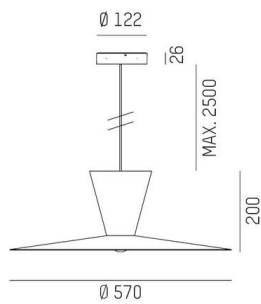

## WIZARD

114-0291000665500

WIZARD L VOLARE PDI SUSPENSION WITH 2-PH VOLARE ADAPTER made of aluminium, similar to RAL 9016, aluminium shade black white, beam see light source, light output direct / indirect, tilting 5°, dimmability: not dimmable, cable black, fabric, adapter/ceiling base black, pendant length 2500mm, IP20 without lamp,

## SKETCH

## TECHNICAL DETAILS

Light source	AGL A60 7W
Number of sockets	1x
Socket	E27
Luminous flux [lm]	see light source
Colour temperature	see light source
CRI	see light source
Optics	aluminium shade
Dimmability	not dimmable
Light emission area	direct / indirect
Beam angle	see light source
Voltage	220-240V 50/60Hz
Length [mm]	2500
Height [mm]	200
Length pendant [mm]	2500
Diameter [mm]	570
IP protection class	IP20
IP protection class	protection cl. I
Material	aluminium
RAL	9016
Colour of glass/shade	black white
Colour of adapter / ceiling base	black
Cable	black, fabric
Net weight [kg]	1.52
EAN number	9010506993585