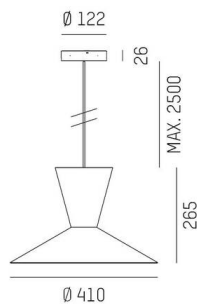

WIZARD

114-0191000478500

WIZARD M VOLARE PDI SUSPENSION WITH 2-PH VOLARE ADAPTER made of aluminium, similar to RAL 9016, aluminium shade gold cooper, beam see light source, light output direct / indirect, tilting 5°, dimmability: not dimmable, cable black, fabric, adapter/ceiling base grey, pendant length 2500mm, IP20 without lamp,

SKETCH

TECHNICAL DETAILS

Light source	AGL A60 7W
Number of sockets	1x
Socket	E27
Luminous flux [lm]	see light source
Colour temperature	see light source
CRI	see light source
Optics	aluminium shade
Dimmability	not dimmable
Light emission area	direct / indirect
Beam angle	see light source
Voltage	220-240V 50/60Hz
Length [mm]	2500
Height [mm]	265
Length pendant [mm]	2500
Diameter [mm]	410
IP protection class	IP20
IP protection class	protection cl. I
Material	aluminium
RAL	9016
Colour of glass/shade	gold cooper
Colour of adapter / ceiling base	grey
Cable	black, fabric
Net weight [kg]	1.05
EAN number	9010506993356

Energy label

The values are rated values. Power and luminous flux are initially subject to a tolerance of +/- 10%.
Colour temperature tolerance: +/- 150 K. The values apply to an ambient temperature of 25°C unless otherwise specified.