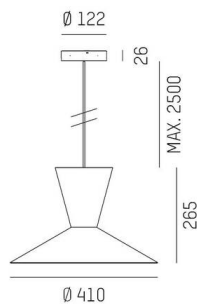

WIZARD

114-0191000587500

WIZARD M VOLARE PDI SUSPENSION WITH 2-PH VOLARE ADAPTER made of aluminium, similar to RAL 9016, aluminium shade cooper gold, beam see light source, light output direct / indirect, tilting 5°, dimmability: not dimmable, cable black, fabric, adapter/ceiling base white, pendant length 2500mm, IP20 without lamp,

SKETCH

TECHNICAL DETAILS

Light source	AGL A60 7W
Number of sockets	1x
Socket	E27
Luminous flux [lm]	see light source
Colour temperature	see light source
CRI	see light source
Optics	aluminium shade
Dimmability	not dimmable
Light emission area	direct / indirect
Beam angle	see light source
Voltage	220-240V 50/60Hz
Length [mm]	2500
Height [mm]	265
Length pendant [mm]	2500
Diameter [mm]	410
IP protection class	IP20
IP protection class	protection cl. I
Material	aluminium
RAL	9016
Colour of glass/shade	cooper gold
Colour of adapter / ceiling base	white
Cable	black, fabric
Net weight [kg]	1.05
EAN number	9010506993424

Energy label

The values are rated values. Power and luminous flux are initially subject to a tolerance of +/- 10%.
Colour temperature tolerance: +/- 150 K. The values apply to an ambient temperature of 25°C unless otherwise specified.