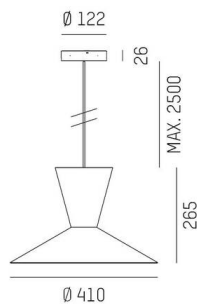

## WIZARD

114-0191000578500

WIZARD M VOLARE PDI SUSPENSION WITH 2-PH VOLARE ADAPTER made of aluminium, similar to RAL 9016, aluminium shade gold cooper, beam see light source, light output direct / indirect, tilting 5°, dimmability: not dimmable, cable black, fabric, adapter/ceiling base white, pendant length 2500mm, IP20 without lamp,

## TECHNICAL DETAILS

|                                  |                   |
|----------------------------------|-------------------|
| Light source                     | AGL A60 7W        |
| Number of sockets                | 1x                |
| Socket                           | E27               |
| Luminous flux [lm]               | see light source  |
| Colour temperature               | see light source  |
| CRI                              | see light source  |
| Optics                           | aluminium shade   |
| Dimmability                      | not dimmable      |
| Light emission area              | direct / indirect |
| Beam angle                       | see light source  |
| Voltage                          | 220-240V 50/60Hz  |
| Length [mm]                      | 2500              |
| Height [mm]                      | 265               |
| Length pendant [mm]              | 2500              |
| Diameter [mm]                    | 410               |
| IP protection class              | IP20              |
| IP protection class              | protection cl. I  |
| Material                         | aluminium         |
| RAL                              | 9016              |
| Colour of glass/shade            | gold cooper       |
| Colour of adapter / ceiling base | white             |
| Cable                            | black, fabric     |
| Net weight [kg]                  | 1.05              |
| EAN number                       | 9010506993394     |