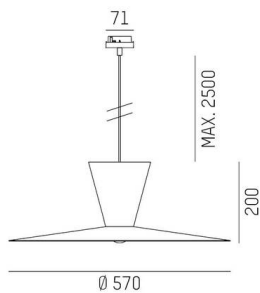

## WIZARD

114-0291000458500

WIZARD L VOLARE PDI SUSPENSION WITH 2-PH VOLARE ADAPTER made of aluminium, similar to RAL 9016, aluminium shade white cooper, beam see light source, light output direct / indirect, tilting 5°, dimmability: not dimmable, cable black, fabric, adapter/ceiling base grey, pendant length 2500mm, IP20 without lamp,

## TECHNICAL DETAILS

Light source	AGL A60 7W
Number of sockets	1x
Socket	E27
Luminous flux [lm]	see light source
Colour temperature	see light source
CRI	see light source
Optics	aluminium shade
Dimmability	not dimmable
Light emission area	direct / indirect
Beam angle	see light source
Voltage	220-240V 50/60Hz
Length [mm]	2500
Height [mm]	200
Length pendant [mm]	2500
Diameter [mm]	570
IP protection class	IP20
IP protection class	protection cl. I
Material	aluminium
RAL	9016
Colour of glass/shade	white cooper
Colour of adapter / ceiling base	grey
Cable	black, fabric
Net weight [kg]	1.52
EAN number	9010506926651