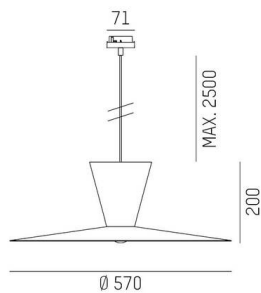

## WIZARD

114-0291000655500

WIZARD L VOLARE PDI SUSPENSION WITH 2-PH VOLARE ADAPTER made of aluminium, similar to RAL 9016, aluminium shade white white, beam see light source, light output direct / indirect, tilting 5°, dimmability: not dimmable, cable black, fabric, adapter/ceiling base black, pendant length 2500mm, IP20 without lamp,

## TECHNICAL DETAILS

Light source	AGL A60 7W
Number of sockets	1x
Socket	E27
Luminous flux [lm]	see light source
Colour temperature	see light source
CRI	see light source
Optics	aluminium shade
Dimmability	not dimmable
Light emission area	direct / indirect
Beam angle	see light source
Voltage	220-240V 50/60Hz
Length [mm]	2500
Height [mm]	200
Length pendant [mm]	2500
Diameter [mm]	570
IP protection class	IP20
IP protection class	protection cl. I
Material	aluminium
RAL	9016
Colour of glass/shade	white white
Colour of adapter / ceiling base	black
Cable	black, fabric
Net weight [kg]	1.52
EAN number	9010506926453