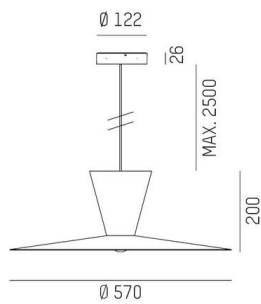

WIZARD

114-0291000465500

WIZARD L VOLARE PDI SUSPENSION WITH 2-PH VOLARE ADAPTER made of aluminium, similar to RAL 9016, aluminium shade black white, beam see light source, light output direct / indirect, tilting 5°, dimmability: not dimmable, cable black, fabric, adapter/ceiling base grey, pendant length 2500mm, IP20 without lamp,

SKETCH

TECHNICAL DETAILS

Light source	AGL A60 7W
Number of sockets	1x
Socket	E27
Luminous flux [lm]	see light source
Colour temperature	see light source
CRI	see light source
Optics	aluminium shade
Dimmability	not dimmable
Light emission area	direct / indirect
Beam angle	see light source
Voltage	220-240V 50/60Hz
Length [mm]	2500
Height [mm]	200
Length pendant [mm]	2500
Diameter [mm]	570
IP protection class	IP20
IP protection class	protection cl. I
Material	aluminium
RAL	9016
Colour of glass/shade	black white
Colour of adapter / ceiling base	grey
Cable	black, fabric
Net weight [kg]	1.52
EAN number	9010506993509