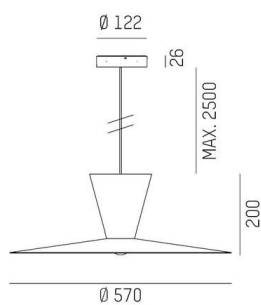

WIZARD

114-0291000457500

WIZARD L VOLARE PDI SUSPENSION WITH 2-PH VOLARE ADAPTER made of aluminium, similar to RAL 9016, aluminium shade white gold, beam see light source, light output direct / indirect, tilting 5°, dimmability: not dimmable, cable black, fabric, adapter/ceiling base grey, pendant length 2500mm, IP20 without lamp,

SKETCH

TECHNICAL DETAILS

Light source	AGL A60 7W
Number of sockets	1x
Socket	E27
Luminous flux [lm]	see light source
Colour temperature	see light source
CRI	see light source
Optics	aluminium shade
Dimmability	not dimmable
Light emission area	direct / indirect
Beam angle	see light source
Voltage	220-240V 50/60Hz
Length [mm]	2500
Height [mm]	200
Length pendant [mm]	2500
Diameter [mm]	570
IP protection class	IP20
IP protection class	protection cl. I
Material	aluminium
RAL	9016
Colour of glass/shade	white gold
Colour of adapter / ceiling base	grey
Cable	black, fabric
Net weight [kg]	1.52
EAN number	9010506993493

Energy label

The values are rated values. Power and luminous flux are initially subject to a tolerance of +/- 10%.
Colour temperature tolerance: +/- 150 K. The values apply to an ambient temperature of 25°C unless otherwise specified.