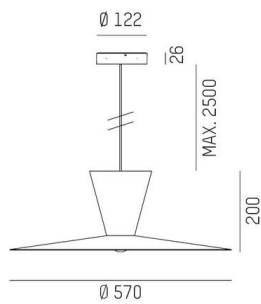

WIZARD

114-0211000668500

WIZARD L PDI SUSPENSION made of aluminium, similar to RAL 9016, aluminium shade black cooper, beam see light source, light output direct / indirect, tilting 5°, dimmability: not dimmable, cable black, fabric, adapter/ceiling base black, pendant length 2500mm, IP20 without lamp,

SKETCH

TECHNICAL DETAILS

Light source	AGL A60 7W
Number of sockets	1x
Socket	E27
Luminous flux [lm]	see light source
Colour temperature	see light source
CRI	see light source
Optics	aluminium shade
Dimmability	not dimmable
Light emission area	direct / indirect
Beam angle	see light source
Voltage	220-240V 50/60Hz
Length [mm]	570,1
Height [mm]	208
Length pendant [mm]	2500
Diameter [mm]	570
IP protection class	IP20
IP protection class	protection cl. I
Material	aluminium
RAL	9016
Colour of glass/shade	black cooper
Colour of adapter / ceiling base	black
Cable	black, fabric
Net weight [kg]	1.61
EAN number	9010506993639