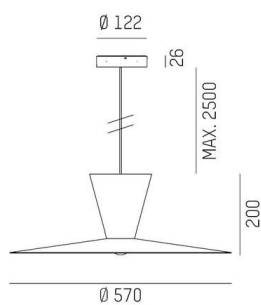

## WIZARD

114-0291000675500

WIZARD L VOLARE PDI SUSPENSION WITH 2-PH VOLARE ADAPTER made of aluminium, similar to RAL 9016, aluminium shade gold white, beam see light source, light output direct / indirect, tilting 5°, dimmability: not dimmable, cable black, fabric, adapter/ceiling base black, pendant length 2500mm, IP20 without lamp,

## SKETCH

## TECHNICAL DETAILS

Light source	AGL A60 7W
Number of sockets	1x
Socket	E27
Luminous flux [lm]	see light source
Colour temperature	see light source
CRI	see light source
Optics	aluminium shade
Dimmability	not dimmable
Light emission area	direct / indirect
Beam angle	see light source
Voltage	220-240V 50/60Hz
Length [mm]	2500
Height [mm]	200
Length pendant [mm]	2500
Diameter [mm]	570
IP protection class	IP20
IP protection class	protection cl. I
Material	aluminium
RAL	9016
Colour of glass/shade	gold white
Colour of adapter / ceiling base	black
Cable	black, fabric
Net weight [kg]	1.52
EAN number	9010506993592