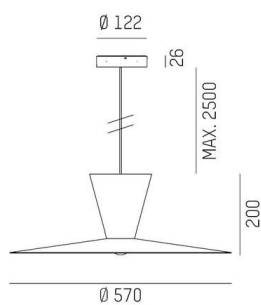

WIZARD

114-0291000557500

WIZARD L VOLARE PDI SUSPENSION WITH 2-PH VOLARE ADAPTER made of aluminium, similar to RAL 9016, aluminium shade white gold, beam see light source, light output direct / indirect, tilting 5°, dimmability: not dimmable, cable black, fabric, adapter/ceiling base white, pendant length 2500mm, IP20 without lamp,

SKETCH

TECHNICAL DETAILS

Light source	AGL A60 7W
Number of sockets	1x
Socket	E27
Luminous flux [lm]	see light source
Colour temperature	see light source
CRI	see light source
Optics	aluminium shade
Dimmability	not dimmable
Light emission area	direct / indirect
Beam angle	see light source
Voltage	220-240V 50/60Hz
Length [mm]	2500
Height [mm]	200
Length pendant [mm]	2500
Diameter [mm]	570
IP protection class	IP20
IP protection class	protection cl. I
Material	aluminium
RAL	9016
Colour of glass/shade	white gold
Colour of adapter / ceiling base	white
Cable	black, fabric
Net weight [kg]	1.52
EAN number	9010506993530

Energy label

The values are rated values. Power and luminous flux are initially subject to a tolerance of +/- 10%.
Colour temperature tolerance: +/- 150 K. The values apply to an ambient temperature of 25°C unless otherwise specified.