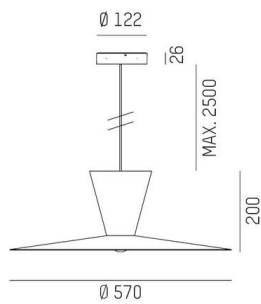

WIZARD

114-0211000678500

WIZARD L PDI SUSPENSION made of aluminium, similar to RAL 9016, aluminium shade gold cooper, beam see light source, light output direct / indirect, tilting 5°, dimmability: not dimmable, cable black, fabric, adapter/ceiling base black, pendant length 2500mm, IP20 without lamp,

SKETCH

TECHNICAL DETAILS

Light source	AGL A60 7W
Number of sockets	1x
Socket	E27
Luminous flux [lm]	see light source
Colour temperature	see light source
CRI	see light source
Optics	aluminium shade
Dimmability	not dimmable
Light emission area	direct / indirect
Beam angle	see light source
Voltage	220-240V 50/60Hz
Length [mm]	570,1
Height [mm]	208
Length pendant [mm]	2500
Diameter [mm]	570
IP protection class	IP20
IP protection class	protection cl. I
Material	aluminium
RAL	9016
Colour of glass/shade	gold cooper
Colour of adapter / ceiling base	black
Cable	black, fabric
Net weight [kg]	1.61
EAN number	9010506958669