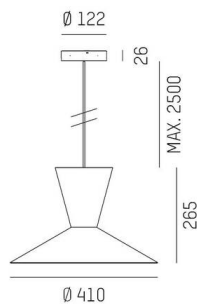

WIZARD

114-0191000586500

WIZARD M VOLARE PDI SUSPENSION WITH 2-PH VOLARE ADAPTER made of aluminium, similar to RAL 9016, aluminium shade cooper black, beam see light source, light output direct / indirect, tilting 5°, dimmability: not dimmable, cable black, fabric, adapter/ceiling base white, pendant length 2500mm, IP20 without lamp,

SKETCH

TECHNICAL DETAILS

Light source	AGL A60 7W
Number of sockets	1x
Socket	E27
Luminous flux [lm]	see light source
Colour temperature	see light source
CRI	see light source
Optics	aluminium shade
Dimmability	not dimmable
Light emission area	direct / indirect
Beam angle	see light source
Voltage	220-240V 50/60Hz
Length [mm]	2500
Height [mm]	265
Length pendant [mm]	2500
Diameter [mm]	410
IP protection class	IP20
IP protection class	protection cl. I
Material	aluminium
RAL	9016
Colour of glass/shade	cooper black
Colour of adapter / ceiling base	white
Cable	black, fabric
Net weight [kg]	1.05
EAN number	9010506993400

Energy label

The values are rated values. Power and luminous flux are initially subject to a tolerance of +/- 10%.
Colour temperature tolerance: +/- 150 K. The values apply to an ambient temperature of 25°C unless otherwise specified.