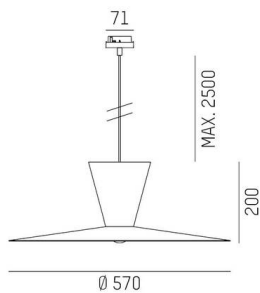

WIZARD

114-0291000468500

WIZARD L VOLARE PDI SUSPENSION WITH 2-PH VOLARE ADAPTER made of aluminium, similar to RAL 9016, aluminium shade black cooper, beam see light source, light output direct / indirect, tilting 5°, dimmability: not dimmable, cable black, fabric, adapter/ceiling base grey, pendant length 2500mm, IP20 without lamp,

SKETCH

TECHNICAL DETAILS

Light source	AGL A60 7W
Number of sockets	1x
Socket	E27
Luminous flux [lm]	see light source
Colour temperature	see light source
CRI	see light source
Optics	aluminium shade
Dimmability	not dimmable
Light emission area	direct / indirect
Beam angle	see light source
Voltage	220-240V 50/60Hz
Length [mm]	2500
Height [mm]	200
Length pendant [mm]	2500
Diameter [mm]	570
IP protection class	IP20
IP protection class	protection cl. I
Material	aluminium
RAL	9016
Colour of glass/shade	black cooper
Colour of adapter / ceiling base	grey
Cable	black, fabric
Net weight [kg]	1.52
EAN number	9010506926668