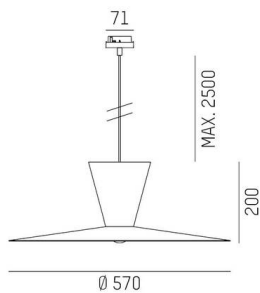

WIZARD

114-0291000485500

WIZARD L VOLARE PDI SUSPENSION WITH 2-PH VOLARE ADAPTER made of aluminium, similar to RAL 9016, aluminium shade cooper white, beam see light source, light output direct / indirect, tilting 5°, dimmability: not dimmable, cable black, fabric, adapter/ceiling base grey, pendant length 2500mm, IP20 without lamp,

SKETCH

TECHNICAL DETAILS

Light source	AGL A60 7W
Number of sockets	1x
Socket	E27
Luminous flux [lm]	see light source
Colour temperature	see light source
CRI	see light source
Optics	aluminium shade
Dimmability	not dimmable
Light emission area	direct / indirect
Beam angle	see light source
Voltage	220-240V 50/60Hz
Length [mm]	2500
Height [mm]	200
Length pendant [mm]	2500
Diameter [mm]	570
IP protection class	IP20
IP protection class	protection cl. I
Material	aluminium
RAL	9016
Colour of glass/shade	cooper white
Colour of adapter / ceiling base	grey
Cable	black, fabric
Net weight [kg]	1.52
EAN number	9010506926613