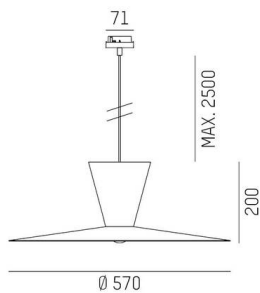

WIZARD

114-0291000658500

WIZARD L VOLARE PDI SUSPENSION WITH 2-PH VOLARE ADAPTER made of aluminium, similar to RAL 9016, aluminium shade white cooper, beam see light source, light output direct / indirect, tilting 5°, dimmability: not dimmable, cable black, fabric, adapter/ceiling base black, pendant length 2500mm, IP20 without lamp,

SKETCH

TECHNICAL DETAILS

Light source	AGL A60 7W
Number of sockets	1x
Socket	E27
Luminous flux [lm]	see light source
Colour temperature	see light source
CRI	see light source
Optics	aluminium shade
Dimmability	not dimmable
Light emission area	direct / indirect
Beam angle	see light source
Voltage	220-240V 50/60Hz
Length [mm]	2500
Height [mm]	200
Length pendant [mm]	2500
Diameter [mm]	570
IP protection class	IP20
IP protection class	protection cl. I
Material	aluminium
RAL	9016
Colour of glass/shade	white cooper
Colour of adapter / ceiling base	black
Cable	black, fabric
Net weight [kg]	1.52
EAN number	9010506926576