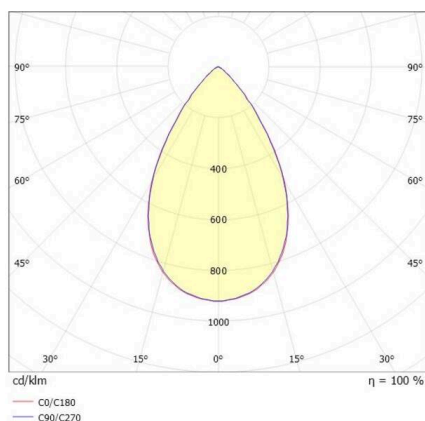

VARIDO 2

149-00101021906p

VARIDO 2 BASIC TRACK TRACK SPOTLIGHT WITH 3 PH ADAPTER made of steel sheet, black, similar to RAL 9005, Lens optics with vacuum deposited synthetic reflector beam 66°, light output direct, UGR <19, swiveling 350°, with converter, max. 850mA, dimmability: Pulse-DALI, adapter/ceiling base black, IP20

SKETCH

TECHNICAL DETAILS

Light source	LED
System performance [W]	32
Luminous flux [lm]	4345
Current sec. [mA]	850
Colour temperature	3000K
CRI	>80
UGR	<19
Optics	Lens optics with vacuum deposited synthetic reflector with converter
Converter	Pulse-DALI
Dimmability	direct
Light emission area	66°
Beam angle	220-240V 50/60Hz
Voltage	
Length [mm]	844
Width [mm]	54
Height [mm]	24
IP protection class	IP20
IP protection class	protection cl. II
Material	steel sheet
Colour of body	black
RAL	9005
Colour of adapter / ceiling base	black
Lifetime [h]	L80 B10 50 000
Energy efficiency class	C
Number of luminaires B16A	50
Net weight [kg]	1.54
EAN number	9010506997019

LIGHT DISTRIBUTION CURVE

Energy label

The values are rated values. Power and luminous flux are initially subject to a tolerance of +/- 10%.
Colour temperature tolerance: +/- 150 K. The values apply to an ambient temperature of 25°C unless otherwise specified.