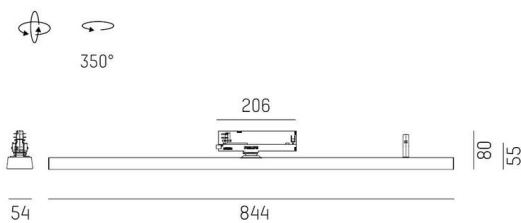

VARIDO 2

149-00101021904b

VARIDO 2 BASIC TRACK TRACK SPOTLIGHT WITH 3 PH ADAPTER made of steel sheet, grey, similar to RAL 9004, Lens optics with vacuum deposited synthetic reflector beam 66°, light output direct, UGR <19, swiveling 350°, with converter, max. 850mA, dimmability: Smart bluetooth, adapter/ceiling base grey, IP20

SKETCH

TECHNICAL DETAILS

Light source	LED
System performance [W]	32
Luminous flux [lm]	4345
Current sec. [mA]	850
Colour temperature	3000K
CRI	>80
UGR	<19
Optics	Lens optics with vacuum deposited synthetic reflector with converter
Converter	Smart bluetooth
Dimmability	direct
Light emission area	66°
Beam angle	220-240V 50/60Hz
Voltage	
Length [mm]	844
Width [mm]	54
Height [mm]	24
IP protection class	IP20
IP protection class	protection cl. II
Material	steel sheet
Colour of body	grey
RAL	9004
Colour of adapter / ceiling base	grey
Lifetime [h]	L80 B10 50 000
Energy efficiency class	C
Number of luminaires B16A	50
Net weight [kg]	1.59
EAN number	9010506998818

LIGHT DISTRIBUTION CURVE

Energy label

The values are rated values. Power and luminous flux are initially subject to a tolerance of +/- 10%. Colour temperature tolerance: +/- 150 K. The values apply to an ambient temperature of 25°C unless otherwise specified.