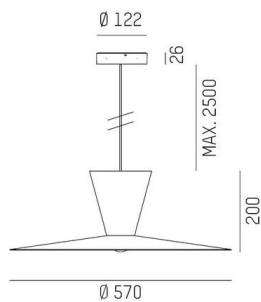

## WIZARD

114-0211000688500

WIZARD L PDI SUSPENSION made of aluminium, similar to RAL 9016, aluminium shade cooper cooper, beam see light source, light output direct / indirect, tilting 5°, dimmability: not dimmable, cable black, fabric, adapter/ceiling base black, pendant length 2500mm, IP20 without lamp,

## SKETCH

## TECHNICAL DETAILS

Light source	AGL A60 7W
Number of sockets	1x
Socket	E27
Luminous flux [lm]	see light source
Colour temperature	see light source
CRI	see light source
Optics	aluminium shade
Dimmability	not dimmable
Light emission area	direct / indirect
Beam angle	see light source
Voltage	220-240V 50/60Hz
Length [mm]	570,1
Height [mm]	208
Length pendant [mm]	2500
Diameter [mm]	570
IP protection class	IP20
IP protection class	protection cl. I
Material	aluminium
RAL	9016
Colour of glass/shade	cooper cooper
Colour of adapter / ceiling base	black
Cable	black, fabric
Net weight [kg]	1.61
EAN number	9010506958683