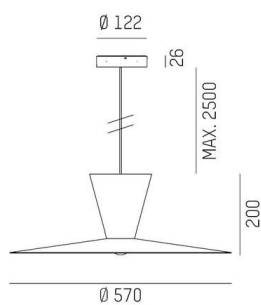

WIZARD

114-0211000677500

WIZARD L PDI SUSPENSION made of aluminium, similar to RAL 9016, aluminium shade gold gold, beam see light source, light output direct / indirect, tilting 5°, dimmability: not dimmable, cable black, fabric, adapter/ceiling base black, pendant length 2500mm, IP20 without lamp,

SKETCH

TECHNICAL DETAILS

Light source	AGL A60 7W
Number of sockets	1x
Socket	E27
Luminous flux [lm]	see light source
Colour temperature	see light source
CRI	see light source
Optics	aluminium shade
Dimmability	not dimmable
Light emission area	direct / indirect
Beam angle	see light source
Voltage	220-240V 50/60Hz
Length [mm]	570,1
Height [mm]	208
Length pendant [mm]	2500
Diameter [mm]	570
IP protection class	IP20
IP protection class	protection cl. I
Material	aluminium
RAL	9016
Colour of glass/shade	gold gold
Colour of adapter / ceiling base	black
Cable	black, fabric
Net weight [kg]	1.61
EAN number	9010506732900

Energy label

The values are rated values. Power and luminous flux are initially subject to a tolerance of +/- 10%.
Colour temperature tolerance: +/- 150 K. The values apply to an ambient temperature of 25°C unless otherwise specified.