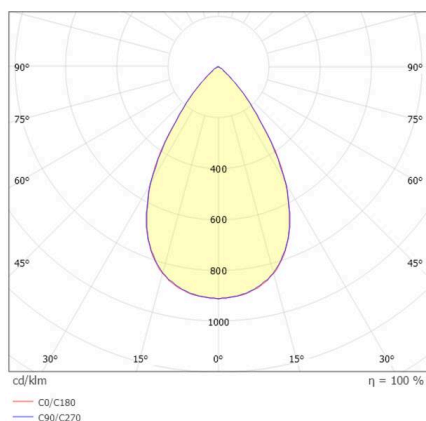

VARIDO 2

149-00102021906c

VARIDO 2 DARK TRACK TRACK SPOTLIGHT WITH 3 PH ADAPTER made of steel sheet, black, similar to RAL 9005, Lens optics with vacuum deposited Dark reflector beam 66°, light output direct, UGR <19, swiveling 350°, with converter, max. 850mA, dimmability: Casambi, adapter/ceiling base black, IP20

SKETCH

TECHNICAL DETAILS

Light source	LED
System performance [W]	32
Luminous flux [lm]	3860
Current sec. [mA]	850
Colour temperature	3000K
CRI	>80
UGR	<19
Optics	Lens optics with vacuum deposited Dark reflector with converter
Converter	Casambi
Dimmability	direct
Light emission area	66°
Beam angle	220-240V 50/60Hz
Voltage	
Length [mm]	844
Width [mm]	54
Height [mm]	24
IP protection class	IP20
IP protection class	protection cl. II
Material	steel sheet
Colour of body	black
RAL	9005
Colour of adapter / ceiling base	black
Lifetime [h]	L80 B10 50 000
Energy efficiency class	C
Number of luminaires B16A	50
Net weight [kg]	1.50
EAN number	9010870827516

LIGHT DISTRIBUTION CURVE

Energy label

The values are rated values. Power and luminous flux are initially subject to a tolerance of +/- 10%.
Colour temperature tolerance: +/- 150 K. The values apply to an ambient temperature of 25°C unless otherwise specified.