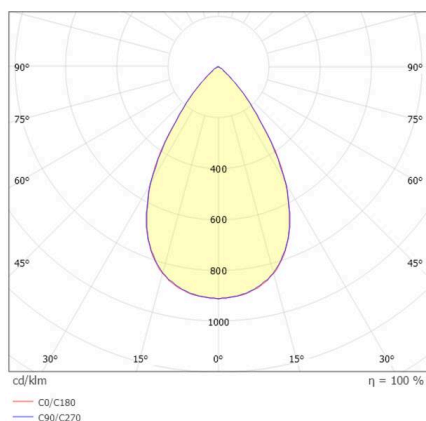

VARIDO 2

149-00102021905c

VARIDO 2 DARK TRACK TRACK SPOTLIGHT WITH 3 PH ADAPTER made of steel sheet, white, similar to RAL 9016, Lens optics with vacuum deposited Dark reflector beam 66°, light output direct, UGR <19, swiveling 350°, with converter, max. 850mA, dimmability: Casambi, adapter/ceiling base white, IP20

SKETCH

TECHNICAL DETAILS

Light source	LED
System performance [W]	32
Luminous flux [lm]	3860
Current sec. [mA]	850
Colour temperature	3000K
CRI	>80
UGR	<19
Optics	Lens optics with vacuum deposited Dark reflector with converter
Converter	Casambi
Dimmability	direct
Light emission area	66°
Beam angle	220-240V 50/60Hz
Voltage	
Length [mm]	844
Width [mm]	54
Height [mm]	24
IP protection class	IP20
IP protection class	protection cl. II
Material	steel sheet
Colour of body	white
RAL	9016
Colour of adapter / ceiling base	white
Lifetime [h]	L80 B10 50 000
Energy efficiency class	C
Number of luminaires B16A	50
Net weight [kg]	1.50
EAN number	9010870827509

LIGHT DISTRIBUTION CURVE

Energy label

The values are rated values. Power and luminous flux are initially subject to a tolerance of +/- 10%.
 Colour temperature tolerance: +/- 150 K. The values apply to an ambient temperature of 25°C unless otherwise specified.