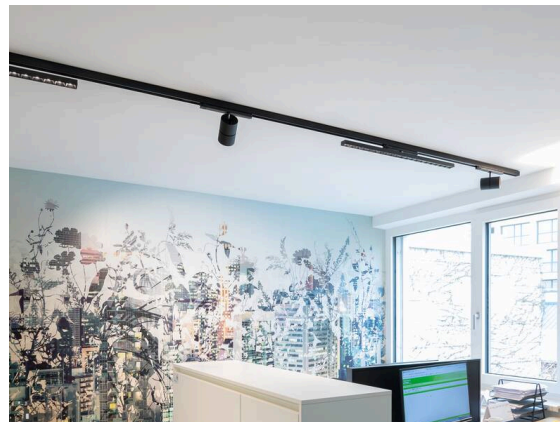

VARIDO 2

149-00102021905c

VARIDO 2 DARK TRACK TRACK SPOTLIGHT WITH 3 PH ADAPTER made of steel sheet, white, similar to RAL 9016, Lens optics with vacuum deposited Dark reflector beam 66°, light output direct, UGR <19, swiveling 350°, with converter, max. 850mA, dimmability: Casambi, adapter/ceiling base white, IP20

SKETCH

TECHNICAL DETAILS

Light source	LED
System performance [W]	32
Luminous flux [lm]	3860
Current sec. [mA]	850
Colour temperature	3000K
CRI	>80
UGR	<19
Optics	Lens optics with vacuum deposited Dark reflector with converter
Converter	Casambi
Dimmability	direct
Light emission area	66°
Beam angle	220-240V 50/60Hz
Voltage	
Length [mm]	844
Width [mm]	54
Height [mm]	24
IP protection class	IP20
IP protection class	protection cl. II
Material	steel sheet
Colour of body	white
RAL	9016
Colour of adapter / ceiling base	white
Lifetime [h]	L80 B10 50 000
Energy efficiency class	C
Number of luminaires B16A	50
Net weight [kg]	1.50
EAN number	9010870827509