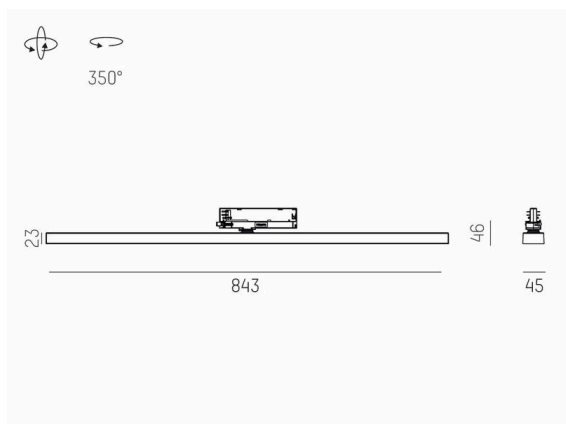

VARIDO 2

149-00102021905c

VARIDO 2 DARK TRACK TRACK SPOTLIGHT WITH 3 PH ADAPTER made of steel sheet, white, similar to RAL 9016, Lens optics with vacuum deposited Dark reflector beam 66°, light output direct, UGR <19, swiveling 350°, with converter, max. 850mA, dimmability: Casambi, adapter/ceiling base white, IP20

SKETCH

TECHNICAL DETAILS

Light source	LED
System performance [W]	32
Luminous flux [lm]	3860
Current sec. [mA]	850
Colour temperature	3000K
CRI	>80
UGR	<19
Optics	Lens optics with vacuum deposited Dark reflector with converter
Converter	Casambi
Dimmability	direct
Light emission area	66°
Beam angle	220-240V 50/60Hz
Voltage	
Length [mm]	844
Width [mm]	54
Height [mm]	24
IP protection class	IP20
IP protection class	protection cl. II
Material	steel sheet
Colour of body	white
RAL	9016
Colour of adapter / ceiling base	white
Lifetime [h]	L80 B10 50 000
Energy efficiency class	C
Number of luminaires B16A	50
Net weight [kg]	1.50
EAN number	9010870827509

LIGHT DISTRIBUTION CURVE

Energy label

The values are rated values. Power and luminous flux are initially subject to a tolerance of +/- 10%.
 Colour temperature tolerance: +/- 150 K. The values apply to an ambient temperature of 25°C unless otherwise specified.