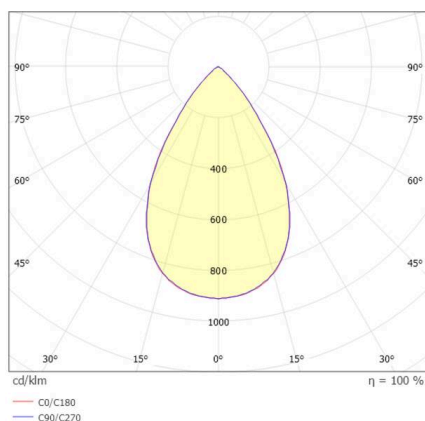

VARIDO 2

149-00102021904c

VARIDO 2 DARK TRACK TRACK SPOTLIGHT WITH 3 PH ADAPTER made of steel sheet, grey, similar to RAL 9004, Lens optics with vacuum deposited Dark reflector beam 66°, light output direct, UGR <19, swiveling 350°, with converter, max. 850mA, dimmability: Casambi, adapter/ceiling base grey, IP20

SKETCH

TECHNICAL DETAILS

Light source	LED
System performance [W]	32
Luminous flux [lm]	3860
Current sec. [mA]	850
Colour temperature	3000K
CRI	>80
UGR	<19
Optics	Lens optics with vacuum deposited Dark reflector with converter
Converter	Casambi
Dimmability	direct
Light emission area	66°
Beam angle	220-240V 50/60Hz
Voltage	
Length [mm]	844
Width [mm]	54
Height [mm]	24
IP protection class	IP20
IP protection class	protection cl. II
Material	steel sheet
Colour of body	grey
RAL	9004
Colour of adapter / ceiling base	grey
Lifetime [h]	L80 B10 50 000
Energy efficiency class	C
Number of luminaires B16A	50
Net weight [kg]	1.50
EAN number	9010870827493

LIGHT DISTRIBUTION CURVE

Energy label

The values are rated values. Power and luminous flux are initially subject to a tolerance of +/- 10%.
 Colour temperature tolerance: +/- 150 K. The values apply to an ambient temperature of 25°C unless otherwise specified.