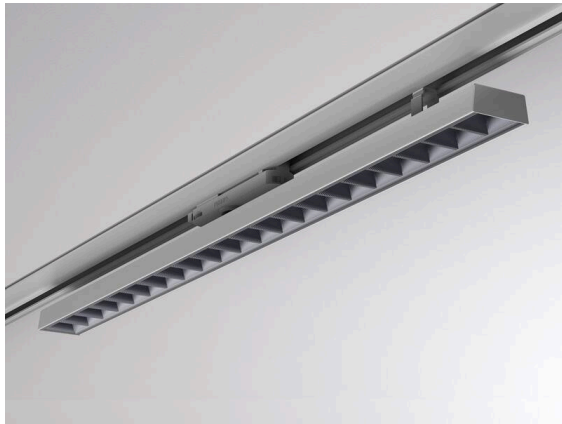

VARIDO 2

149-00102021904c

VARIDO 2 DARK TRACK TRACK SPOTLIGHT WITH 3 PH ADAPTER made of steel sheet, grey, similar to RAL 9004, Lens optics with vacuum deposited Dark reflector beam 66°, light output direct, UGR <19, swiveling 350°, with converter, max. 850mA, dimmability: Casambi, adapter/ceiling base grey, IP20

SKETCH

TECHNICAL DETAILS

Light source	LED
System performance [W]	32
Luminous flux [lm]	3860
Current sec. [mA]	850
Colour temperature	3000K
CRI	>80
UGR	<19
Optics	Lens optics with vacuum deposited Dark reflector with converter
Converter	Casambi
Dimmability	direct
Light emission area	66°
Beam angle	220-240V 50/60Hz
Voltage	
Length [mm]	844
Width [mm]	54
Height [mm]	24
IP protection class	IP20
IP protection class	protection cl. II
Material	steel sheet
Colour of body	grey
RAL	9004
Colour of adapter / ceiling base	grey
Lifetime [h]	L80 B10 50 000
Energy efficiency class	C
Number of luminaires B16A	50
Net weight [kg]	1.50
EAN number	9010870827493