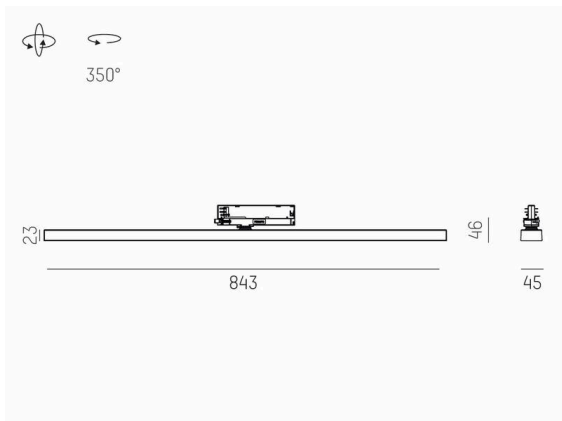

VARIDO 2

149-00102021904c

VARIDO 2 DARK TRACK TRACK SPOTLIGHT WITH 3 PH ADAPTER made of steel sheet, grey, similar to RAL 9004, Lens optics with vacuum deposited Dark reflector beam 66°, light output direct, UGR <19, swiveling 350°, with converter, max. 850mA, dimmability: Casambi, adapter/ceiling base grey, IP20

SKETCH

TECHNICAL DETAILS

Light source	LED
System performance [W]	32
Luminous flux [lm]	3860
Current sec. [mA]	850
Colour temperature	3000K
CRI	>80
UGR	<19
Optics	Lens optics with vacuum deposited Dark reflector with converter
Converter	Casambi
Dimmability	direct
Light emission area	66°
Beam angle	220-240V 50/60Hz
Voltage	
Length [mm]	844
Width [mm]	54
Height [mm]	24
IP protection class	IP20
IP protection class	protection cl. II
Material	steel sheet
Colour of body	grey
RAL	9004
Colour of adapter / ceiling base	grey
Lifetime [h]	L80 B10 50 000
Energy efficiency class	C
Number of luminaires B16A	50
Net weight [kg]	1.50
EAN number	9010870827493

LIGHT DISTRIBUTION CURVE

Energy label

The values are rated values. Power and luminous flux are initially subject to a tolerance of +/- 10%.
 Colour temperature tolerance: +/- 150 K. The values apply to an ambient temperature of 25°C unless otherwise specified.