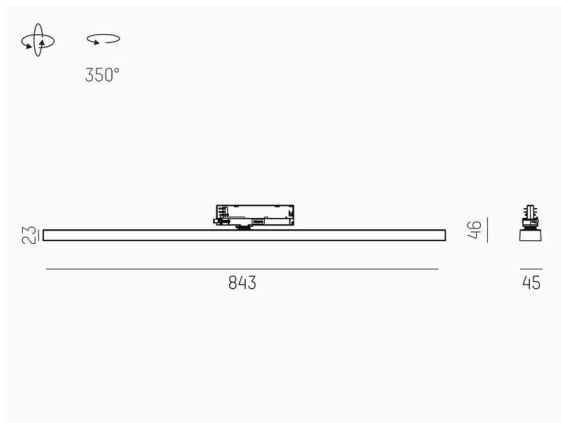

VARIDO 2

149-00102021706c

VARIDO 2 DARK TRACK TRACK SPOTLIGHT WITH 3 PH ADAPTER made of steel sheet, black, similar to RAL 9005, Lens optics with vacuum deposited Dark reflector beam 66°, light output direct, UGR <19, swiveling 350°, with converter, max. 850mA, dimmability: Casambi, adapter/ceiling base black, IP20

SKETCH

TECHNICAL DETAILS

Light source	LED
System performance [W]	32
Luminous flux [lm]	4020
Current sec. [mA]	850
Colour temperature	3500K
CRI	>80
UGR	<19
Optics	Lens optics with vacuum deposited Dark reflector with converter
Converter	Casambi
Dimmability	direct
Light emission area	66°
Beam angle	220-240V 50/60Hz
Voltage	
Length [mm]	844
Width [mm]	54
Height [mm]	24
IP protection class	IP20
IP protection class	protection cl. II
Material	steel sheet
Colour of body	black
RAL	9005
Colour of adapter / ceiling base	black
Lifetime [h]	L80 B10 50 000
Energy efficiency class	C
Number of luminaires B16A	50
Net weight [kg]	1.50
EAN number	9010870827486

LIGHT DISTRIBUTION CURVE

Energy label

The values are rated values. Power and luminous flux are initially subject to a tolerance of +/- 10%.
Colour temperature tolerance: +/- 150 K. The values apply to an ambient temperature of 25°C unless otherwise specified.