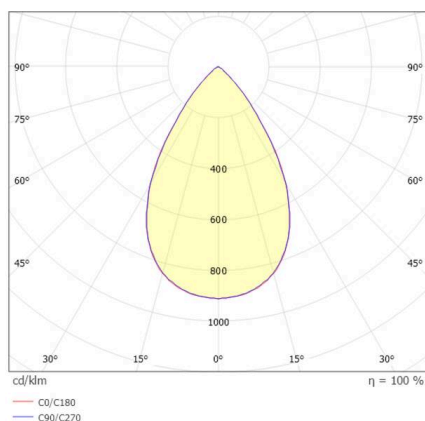

VARIDO 2

149-00102021706c

VARIDO 2 DARK TRACK TRACK SPOTLIGHT WITH 3 PH ADAPTER made of steel sheet, black, similar to RAL 9005, Lens optics with vacuum deposited Dark reflector beam 66°, light output direct, UGR <19, swiveling 350°, with converter, max. 850mA, dimmability: Casambi, adapter/ceiling base black, IP20

SKETCH

TECHNICAL DETAILS

Light source	LED
System performance [W]	32
Luminous flux [lm]	4020
Current sec. [mA]	850
Colour temperature	3500K
CRI	>80
UGR	<19
Optics	Lens optics with vacuum deposited Dark reflector with converter
Converter	Casambi
Dimmability	direct
Light emission area	66°
Beam angle	220-240V 50/60Hz
Voltage	
Length [mm]	844
Width [mm]	54
Height [mm]	24
IP protection class	IP20
IP protection class	protection cl. II
Material	steel sheet
Colour of body	black
RAL	9005
Colour of adapter / ceiling base	black
Lifetime [h]	L80 B10 50 000
Energy efficiency class	C
Number of luminaires B16A	50
Net weight [kg]	1.50
EAN number	9010870827486

LIGHT DISTRIBUTION CURVE

Energy label

The values are rated values. Power and luminous flux are initially subject to a tolerance of +/- 10%.
Colour temperature tolerance: +/- 150 K. The values apply to an ambient temperature of 25°C unless otherwise specified.