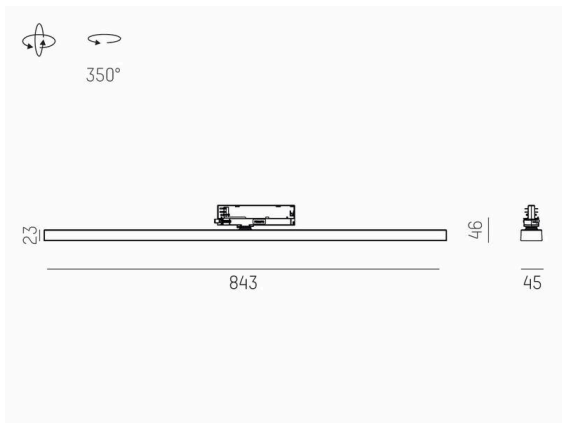

VARIDO 2

149-00102021705c

VARIDO 2 DARK TRACK TRACK SPOTLIGHT WITH 3 PH ADAPTER made of steel sheet, white, similar to RAL 9016, Lens optics with vacuum deposited Dark reflector beam 66°, light output direct, UGR <19, swiveling 350°, with converter, max. 850mA, dimmability: Casambi, adapter/ceiling base white, IP20

SKETCH

TECHNICAL DETAILS

Light source	LED
System performance [W]	32
Luminous flux [lm]	4020
Current sec. [mA]	850
Colour temperature	3500K
CRI	>80
UGR	<19
Optics	Lens optics with vacuum deposited Dark reflector with converter
Converter	Casambi
Dimmability	direct
Light emission area	66°
Beam angle	220-240V 50/60Hz
Voltage	
Length [mm]	844
Width [mm]	54
Height [mm]	24
IP protection class	IP20
IP protection class	protection cl. II
Material	steel sheet
Colour of body	white
RAL	9016
Colour of adapter / ceiling base	white
Lifetime [h]	L80 B10 50 000
Energy efficiency class	C
Number of luminaires B16A	50
Net weight [kg]	1.50
EAN number	9010870827479

LIGHT DISTRIBUTION CURVE

Energy label

The values are rated values. Power and luminous flux are initially subject to a tolerance of +/- 10%.
Colour temperature tolerance: +/- 150 K. The values apply to an ambient temperature of 25°C unless otherwise specified.