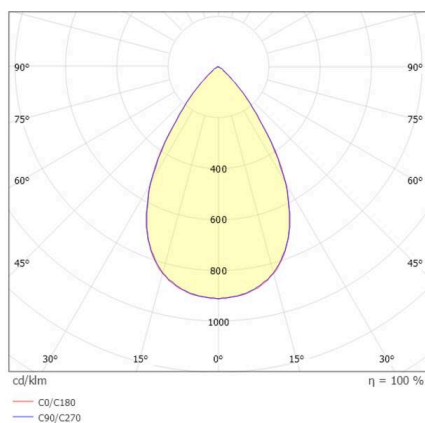

VARIDO 2

149-00102021705c

VARIDO 2 DARK TRACK TRACK SPOTLIGHT WITH 3 PH ADAPTER made of steel sheet, white, similar to RAL 9016, Lens optics with vacuum deposited Dark reflector beam 66°, light output direct, UGR <19, swiveling 350°, with converter, max. 850mA, dimmability: Casambi, adapter/ceiling base white, IP20

SKETCH

TECHNICAL DETAILS

Light source	LED
System performance [W]	32
Luminous flux [lm]	4020
Current sec. [mA]	850
Colour temperature	3500K
CRI	>80
UGR	<19
Optics	Lens optics with vacuum deposited Dark reflector with converter
Converter	Casambi
Dimmability	direct
Light emission area	66°
Beam angle	220-240V 50/60Hz
Voltage	
Length [mm]	844
Width [mm]	54
Height [mm]	24
IP protection class	IP20
IP protection class	protection cl. II
Material	steel sheet
Colour of body	white
RAL	9016
Colour of adapter / ceiling base	white
Lifetime [h]	L80 B10 50 000
Energy efficiency class	C
Number of luminaires B16A	50
Net weight [kg]	1.50
EAN number	9010870827479

LIGHT DISTRIBUTION CURVE

Energy label

The values are rated values. Power and luminous flux are initially subject to a tolerance of +/- 10%.
Colour temperature tolerance: +/- 150 K. The values apply to an ambient temperature of 25°C unless otherwise specified.