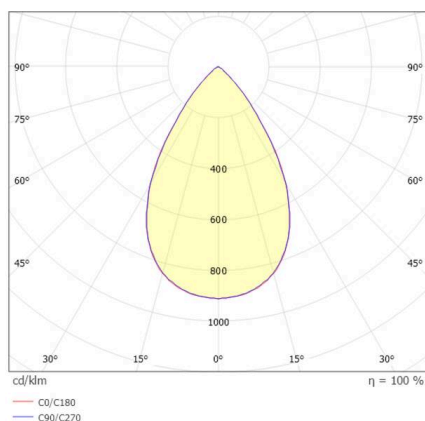

VARIDO 2

149-00102021704c

VARIDO 2 DARK TRACK TRACK SPOTLIGHT WITH 3 PH ADAPTER made of steel sheet, grey, similar to RAL 9004, Lens optics with vacuum deposited Dark reflector beam 66°, light output direct, UGR <19, swiveling 350°, with converter, max. 850mA, dimmability: Casambi, adapter/ceiling base grey, IP20

SKETCH

TECHNICAL DETAILS

Light source	LED
System performance [W]	32
Luminous flux [lm]	4020
Current sec. [mA]	850
Colour temperature	3500K
CRI	>80
UGR	<19
Optics	Lens optics with vacuum deposited Dark reflector with converter
Converter	Casambi
Dimmability	direct
Light emission area	66°
Beam angle	220-240V 50/60Hz
Voltage	
Length [mm]	844
Width [mm]	54
Height [mm]	24
IP protection class	IP20
IP protection class	protection cl. II
Material	steel sheet
Colour of body	grey
RAL	9004
Colour of adapter / ceiling base	grey
Lifetime [h]	L80 B10 50 000
Energy efficiency class	C
Number of luminaires B16A	50
Net weight [kg]	1.50
EAN number	9010870827462

LIGHT DISTRIBUTION CURVE

Energy label

The values are rated values. Power and luminous flux are initially subject to a tolerance of +/- 10%.
Colour temperature tolerance: +/- 150 K. The values apply to an ambient temperature of 25°C unless otherwise specified.