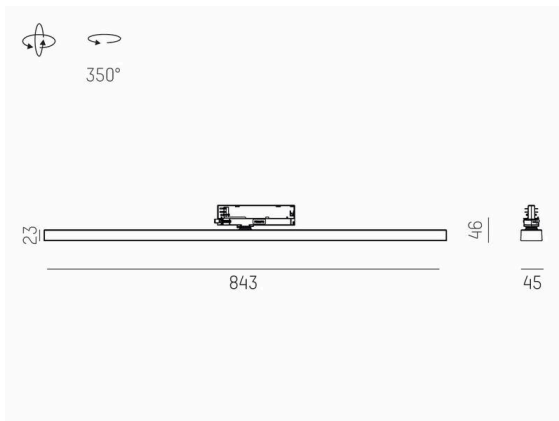

VARIDO 2

149-00102021704c

VARIDO 2 DARK TRACK TRACK SPOTLIGHT WITH 3 PH ADAPTER made of steel sheet, grey, similar to RAL 9004, Lens optics with vacuum deposited Dark reflector beam 66°, light output direct, UGR <19, swiveling 350°, with converter, max. 850mA, dimmability: Casambi, adapter/ceiling base grey, IP20

SKETCH

TECHNICAL DETAILS

Light source	LED
System performance [W]	32
Luminous flux [lm]	4020
Current sec. [mA]	850
Colour temperature	3500K
CRI	>80
UGR	<19
Optics	Lens optics with vacuum deposited Dark reflector with converter
Converter	Casambi
Dimmability	direct
Light emission area	66°
Beam angle	220-240V 50/60Hz
Voltage	
Length [mm]	844
Width [mm]	54
Height [mm]	24
IP protection class	IP20
IP protection class	protection cl. II
Material	steel sheet
Colour of body	grey
RAL	9004
Colour of adapter / ceiling base	grey
Lifetime [h]	L80 B10 50 000
Energy efficiency class	C
Number of luminaires B16A	50
Net weight [kg]	1.50
EAN number	9010870827462

LIGHT DISTRIBUTION CURVE

Energy label

The values are rated values. Power and luminous flux are initially subject to a tolerance of +/- 10%.
Colour temperature tolerance: +/- 150 K. The values apply to an ambient temperature of 25°C unless otherwise specified.