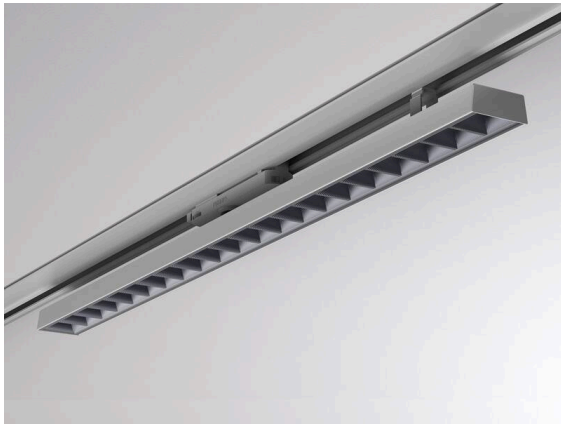

VARIDO 2

149-00102021704c

VARIDO 2 DARK TRACK TRACK SPOTLIGHT WITH 3 PH ADAPTER made of steel sheet, grey, similar to RAL 9004, Lens optics with vacuum deposited Dark reflector beam 66°, light output direct, UGR <19, swiveling 350°, with converter, max. 850mA, dimmability: Casambi, adapter/ceiling base grey, IP20

SKETCH

TECHNICAL DETAILS

Light source	LED
System performance [W]	32
Luminous flux [lm]	4020
Current sec. [mA]	850
Colour temperature	3500K
CRI	>80
UGR	<19
Optics	Lens optics with vacuum deposited Dark reflector with converter
Converter	Casambi
Dimmability	direct
Light emission area	66°
Beam angle	220-240V 50/60Hz
Voltage	
Length [mm]	844
Width [mm]	54
Height [mm]	24
IP protection class	IP20
IP protection class	protection cl. II
Material	steel sheet
Colour of body	grey
RAL	9004
Colour of adapter / ceiling base	grey
Lifetime [h]	L80 B10 50 000
Energy efficiency class	C
Number of luminaires B16A	50
Net weight [kg]	1.50
EAN number	9010870827462