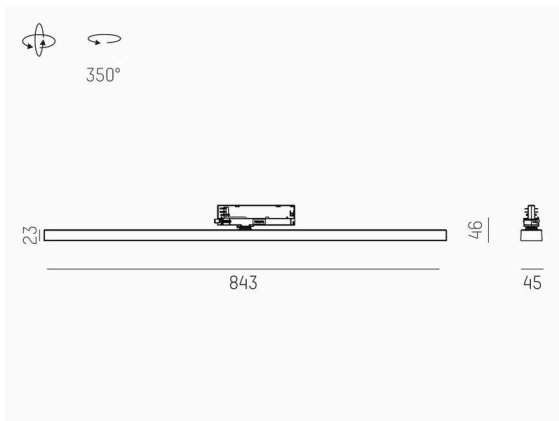

VARIDO 2

149-00102021406c

VARIDO 2 DARK TRACK TRACK SPOTLIGHT WITH 3 PH ADAPTER made of steel sheet, black, similar to RAL 9005, Lens optics with vacuum deposited Dark reflector beam 66°, light output direct, UGR <19, swiveling 350°, with converter, max. 850mA, dimmability: Casambi, adapter/ceiling base black, IP20

SKETCH

TECHNICAL DETAILS

Light source	LED
System performance [W]	32
Luminous flux [lm]	4235
Current sec. [mA]	850
Colour temperature	4000K
CRI	>80
UGR	<19
Optics	Lens optics with vacuum deposited Dark reflector with converter
Converter	Casambi
Dimmability	direct
Light emission area	66°
Beam angle	220-240V 50/60Hz
Voltage	
Length [mm]	844
Width [mm]	54
Height [mm]	24
IP protection class	IP20
IP protection class	protection cl. II
Material	steel sheet
Colour of body	black
RAL	9005
Colour of adapter / ceiling base	black
Lifetime [h]	L80 B10 50 000
Energy efficiency class	C
Number of luminaires B16A	50
Net weight [kg]	1.50
EAN number	9010870827455

LIGHT DISTRIBUTION CURVE

Energy label

The values are rated values. Power and luminous flux are initially subject to a tolerance of +/- 10%.
Colour temperature tolerance: +/- 150 K. The values apply to an ambient temperature of 25°C unless otherwise specified.