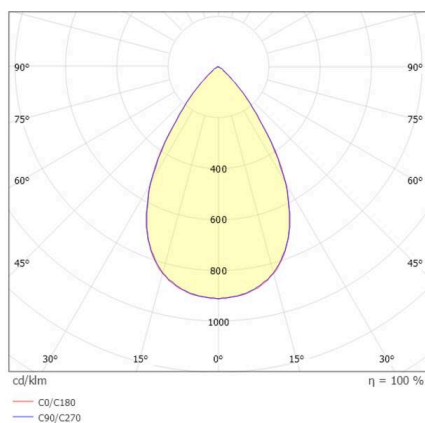

VARIDO 2

149-00102021406c

VARIDO 2 DARK TRACK TRACK SPOTLIGHT WITH 3 PH ADAPTER made of steel sheet, black, similar to RAL 9005, Lens optics with vacuum deposited Dark reflector beam 66°, light output direct, UGR <19, swiveling 350°, with converter, max. 850mA, dimmability: Casambi, adapter/ceiling base black, IP20

SKETCH

TECHNICAL DETAILS

Light source	LED
System performance [W]	32
Luminous flux [lm]	4235
Current sec. [mA]	850
Colour temperature	4000K
CRI	>80
UGR	<19
Optics	Lens optics with vacuum deposited Dark reflector with converter
Converter	Casambi
Dimmability	direct
Light emission area	66°
Beam angle	220-240V 50/60Hz
Voltage	
Length [mm]	844
Width [mm]	54
Height [mm]	24
IP protection class	IP20
IP protection class	protection cl. II
Material	steel sheet
Colour of body	black
RAL	9005
Colour of adapter / ceiling base	black
Lifetime [h]	L80 B10 50 000
Energy efficiency class	C
Number of luminaires B16A	50
Net weight [kg]	1.50
EAN number	9010870827455

LIGHT DISTRIBUTION CURVE

Energy label

The values are rated values. Power and luminous flux are initially subject to a tolerance of +/- 10%.
Colour temperature tolerance: +/- 150 K. The values apply to an ambient temperature of 25°C unless otherwise specified.