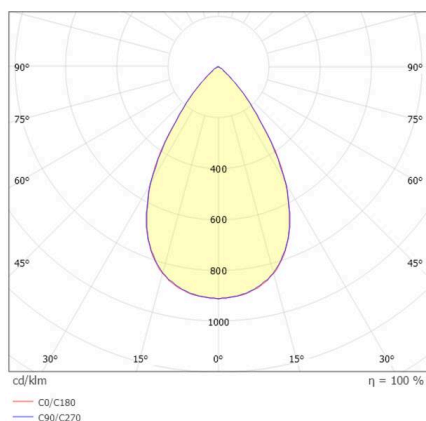

VARIDO 2

149-00102021405c

VARIDO 2 DARK TRACK TRACK SPOTLIGHT WITH 3 PH ADAPTER made of steel sheet, white, similar to RAL 9016, Lens optics with vacuum deposited Dark reflector beam 66°, light output direct, UGR <19, swiveling 350°, with converter, max. 850mA, dimmability: Casambi, adapter/ceiling base white, IP20

SKETCH

TECHNICAL DETAILS

Light source	LED
System performance [W]	32
Luminous flux [lm]	4235
Current sec. [mA]	850
Colour temperature	4000K
CRI	>80
UGR	<19
Optics	Lens optics with vacuum deposited Dark reflector with converter
Converter	Casambi
Dimmability	direct
Light emission area	66°
Beam angle	220-240V 50/60Hz
Voltage	
Length [mm]	844
Width [mm]	54
Height [mm]	24
IP protection class	IP20
IP protection class	protection cl. II
Material	steel sheet
Colour of body	white
RAL	9016
Colour of adapter / ceiling base	white
Lifetime [h]	L80 B10 50 000
Energy efficiency class	C
Number of luminaires B16A	50
Net weight [kg]	1.50
EAN number	9010870827448

LIGHT DISTRIBUTION CURVE

Energy label

The values are rated values. Power and luminous flux are initially subject to a tolerance of +/- 10%.
Colour temperature tolerance: +/- 150 K. The values apply to an ambient temperature of 25°C unless otherwise specified.