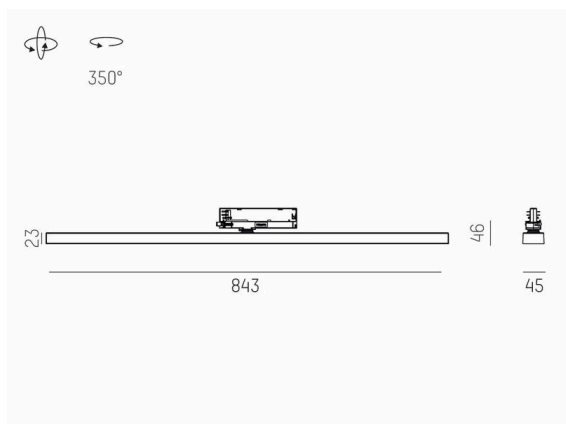

VARIDO 2

149-00102021405c

VARIDO 2 DARK TRACK TRACK SPOTLIGHT WITH 3 PH ADAPTER made of steel sheet, white, similar to RAL 9016, Lens optics with vacuum deposited Dark reflector beam 66°, light output direct, UGR <19, swiveling 350°, with converter, max. 850mA, dimmability: Casambi, adapter/ceiling base white, IP20

SKETCH

TECHNICAL DETAILS

Light source	LED
System performance [W]	32
Luminous flux [lm]	4235
Current sec. [mA]	850
Colour temperature	4000K
CRI	>80
UGR	<19
Optics	Lens optics with vacuum deposited Dark reflector with converter
Converter	Casambi
Dimmability	direct
Light emission area	66°
Beam angle	220-240V 50/60Hz
Voltage	
Length [mm]	844
Width [mm]	54
Height [mm]	24
IP protection class	IP20
IP protection class	protection cl. II
Material	steel sheet
Colour of body	white
RAL	9016
Colour of adapter / ceiling base	white
Lifetime [h]	L80 B10 50 000
Energy efficiency class	C
Number of luminaires B16A	50
Net weight [kg]	1.50
EAN number	9010870827448

LIGHT DISTRIBUTION CURVE

Energy label

The values are rated values. Power and luminous flux are initially subject to a tolerance of +/- 10%.
Colour temperature tolerance: +/- 150 K. The values apply to an ambient temperature of 25°C unless otherwise specified.