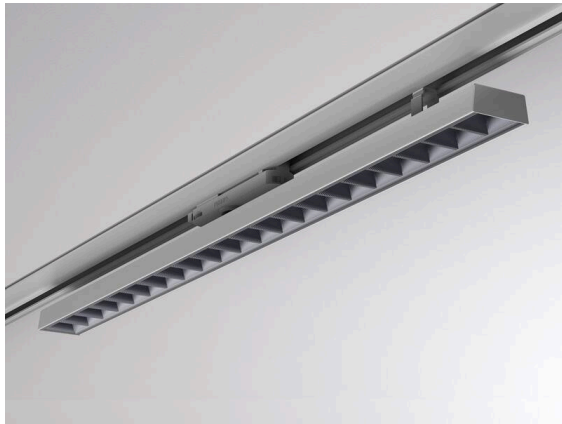

VARIDO 2

149-00102021404c

VARIDO 2 DARK TRACK TRACK SPOTLIGHT WITH 3 PH ADAPTER made of steel sheet, grey, similar to RAL 9004, Lens optics with vacuum deposited Dark reflector beam 66°, light output direct, UGR <19, swiveling 350°, with converter, max. 850mA, dimmability: Casambi, adapter/ceiling base grey, IP20

SKETCH

TECHNICAL DETAILS

Light source	LED
System performance [W]	32
Luminous flux [lm]	4235
Current sec. [mA]	850
Colour temperature	4000K
CRI	>80
UGR	<19
Optics	Lens optics with vacuum deposited Dark reflector with converter
Converter	Casambi
Dimmability	direct
Light emission area	66°
Beam angle	220-240V 50/60Hz
Voltage	
Length [mm]	844
Width [mm]	54
Height [mm]	24
IP protection class	IP20
IP protection class	protection cl. II
Material	steel sheet
Colour of body	grey
RAL	9004
Colour of adapter / ceiling base	grey
Lifetime [h]	L80 B10 50 000
Energy efficiency class	C
Number of luminaires B16A	50
Net weight [kg]	1.50
EAN number	9010870827431