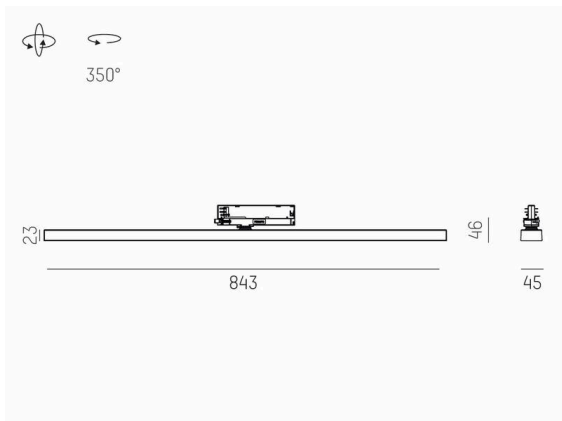

VARIDO 2

149-00102021404c

VARIDO 2 DARK TRACK TRACK SPOTLIGHT WITH 3 PH ADAPTER made of steel sheet, grey, similar to RAL 9004, Lens optics with vacuum deposited Dark reflector beam 66°, light output direct, UGR <19, swiveling 350°, with converter, max. 850mA, dimmability: Casambi, adapter/ceiling base grey, IP20

SKETCH

TECHNICAL DETAILS

Light source	LED
System performance [W]	32
Luminous flux [lm]	4235
Current sec. [mA]	850
Colour temperature	4000K
CRI	>80
UGR	<19
Optics	Lens optics with vacuum deposited Dark reflector with converter
Converter	Casambi
Dimmability	direct
Light emission area	66°
Beam angle	220-240V 50/60Hz
Voltage	
Length [mm]	844
Width [mm]	54
Height [mm]	24
IP protection class	IP20
IP protection class	protection cl. II
Material	steel sheet
Colour of body	grey
RAL	9004
Colour of adapter / ceiling base	grey
Lifetime [h]	L80 B10 50 000
Energy efficiency class	C
Number of luminaires B16A	50
Net weight [kg]	1.50
EAN number	9010870827431

LIGHT DISTRIBUTION CURVE

Energy label

The values are rated values. Power and luminous flux are initially subject to a tolerance of +/- 10%.
 Colour temperature tolerance: +/- 150 K. The values apply to an ambient temperature of 25°C unless otherwise specified.