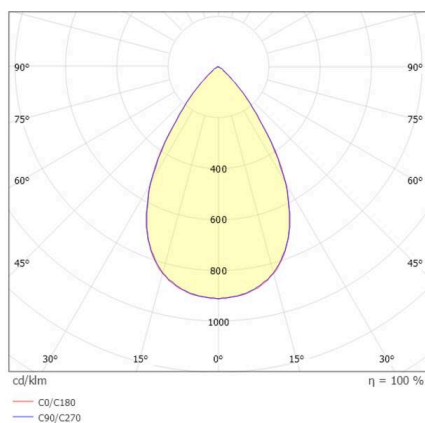

VARIDO 2

149-00102021404c

VARIDO 2 DARK TRACK TRACK SPOTLIGHT WITH 3 PH ADAPTER made of steel sheet, grey, similar to RAL 9004, Lens optics with vacuum deposited Dark reflector beam 66°, light output direct, UGR <19, swiveling 350°, with converter, max. 850mA, dimmability: Casambi, adapter/ceiling base grey, IP20

SKETCH

TECHNICAL DETAILS

Light source	LED
System performance [W]	32
Luminous flux [lm]	4235
Current sec. [mA]	850
Colour temperature	4000K
CRI	>80
UGR	<19
Optics	Lens optics with vacuum deposited Dark reflector with converter
Converter	Casambi
Dimmability	direct
Light emission area	66°
Beam angle	220-240V 50/60Hz
Voltage	
Length [mm]	844
Width [mm]	54
Height [mm]	24
IP protection class	IP20
IP protection class	protection cl. II
Material	steel sheet
Colour of body	grey
RAL	9004
Colour of adapter / ceiling base	grey
Lifetime [h]	L80 B10 50 000
Energy efficiency class	C
Number of luminaires B16A	50
Net weight [kg]	1.50
EAN number	9010870827431

LIGHT DISTRIBUTION CURVE

Energy label

The values are rated values. Power and luminous flux are initially subject to a tolerance of +/- 10%.
 Colour temperature tolerance: +/- 150 K. The values apply to an ambient temperature of 25°C unless otherwise specified.