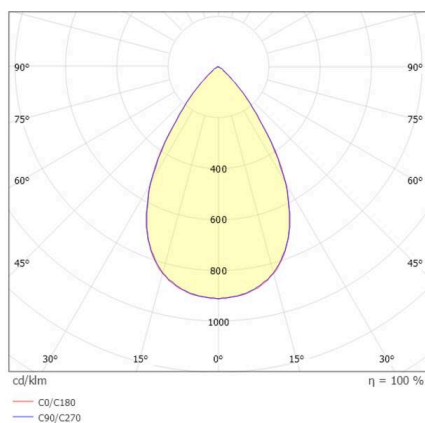

VARIDO 2

149-00102021306c

VARIDO 2 DARK TRACK TRACK SPOTLIGHT WITH 3 PH ADAPTER made of steel sheet, black, similar to RAL 9005, Lens optics with vacuum deposited Dark reflector beam 66°, light output direct, UGR <19, swiveling 350°, with converter, max. 850mA, dimmability: Casambi, adapter/ceiling base black, IP20

SKETCH

TECHNICAL DETAILS

Light source	LED
System performance [W]	32
Luminous flux [lm]	3700
Current sec. [mA]	850
Colour temperature	2700K
CRI	>80
UGR	<19
Optics	Lens optics with vacuum deposited Dark reflector with converter
Converter	Casambi
Dimmability	direct
Light emission area	66°
Beam angle	220-240V 50/60Hz
Voltage	
Length [mm]	844
Width [mm]	54
Height [mm]	24
IP protection class	IP20
IP protection class	protection cl. II
Material	steel sheet
Colour of body	black
RAL	9005
Colour of adapter / ceiling base	black
Lifetime [h]	L80 B10 50 000
Energy efficiency class	C
Number of luminaires B16A	50
Net weight [kg]	1.50
EAN number	9010870827424

LIGHT DISTRIBUTION CURVE

Energy label

The values are rated values. Power and luminous flux are initially subject to a tolerance of +/- 10%.
 Colour temperature tolerance: +/- 150 K. The values apply to an ambient temperature of 25°C unless otherwise specified.