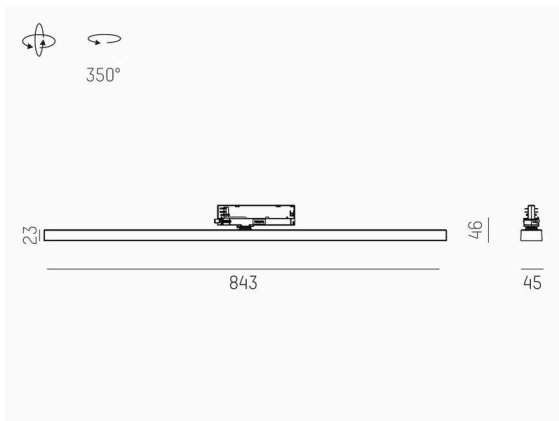

VARIDO 2

149-00102021306c

VARIDO 2 DARK TRACK TRACK SPOTLIGHT WITH 3 PH ADAPTER made of steel sheet, black, similar to RAL 9005, Lens optics with vacuum deposited Dark reflector beam 66°, light output direct, UGR <19, swiveling 350°, with converter, max. 850mA, dimmability: Casambi, adapter/ceiling base black, IP20

SKETCH

TECHNICAL DETAILS

Light source	LED
System performance [W]	32
Luminous flux [lm]	3700
Current sec. [mA]	850
Colour temperature	2700K
CRI	>80
UGR	<19
Optics	Lens optics with vacuum deposited Dark reflector with converter
Converter	Casambi
Dimmability	direct
Light emission area	66°
Beam angle	220-240V 50/60Hz
Voltage	
Length [mm]	844
Width [mm]	54
Height [mm]	24
IP protection class	IP20
IP protection class	protection cl. II
Material	steel sheet
Colour of body	black
RAL	9005
Colour of adapter / ceiling base	black
Lifetime [h]	L80 B10 50 000
Energy efficiency class	C
Number of luminaires B16A	50
Net weight [kg]	1.50
EAN number	9010870827424

LIGHT DISTRIBUTION CURVE

Energy label

The values are rated values. Power and luminous flux are initially subject to a tolerance of +/- 10%.
 Colour temperature tolerance: +/- 150 K. The values apply to an ambient temperature of 25°C unless otherwise specified.