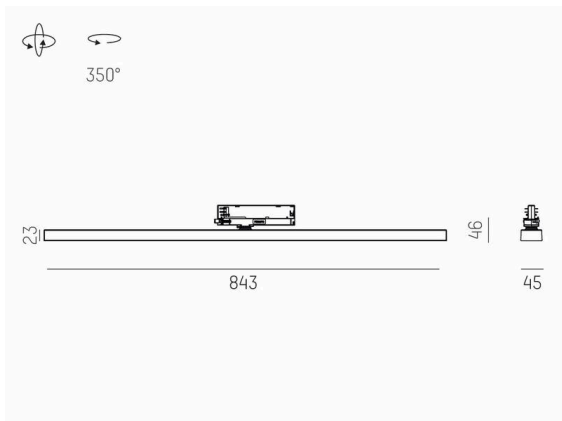

VARIDO 2

149-00102021305c

VARIDO 2 DARK TRACK TRACK SPOTLIGHT WITH 3 PH ADAPTER made of steel sheet, white, similar to RAL 9016, Lens optics with vacuum deposited Dark reflector beam 66°, light output direct, UGR <19, swiveling 350°, with converter, max. 850mA, dimmability: Casambi, adapter/ceiling base white, IP20

SKETCH

TECHNICAL DETAILS

Light source	LED
System performance [W]	32
Luminous flux [lm]	3700
Current sec. [mA]	850
Colour temperature	2700K
CRI	>80
UGR	<19
Optics	Lens optics with vacuum deposited Dark reflector with converter
Converter	Casambi
Dimmability	direct
Light emission area	66°
Beam angle	220-240V 50/60Hz
Voltage	
Length [mm]	844
Width [mm]	54
Height [mm]	24
IP protection class	IP20
IP protection class	protection cl. II
Material	steel sheet
Colour of body	white
RAL	9016
Colour of adapter / ceiling base	white
Lifetime [h]	L80 B10 50 000
Energy efficiency class	C
Number of luminaires B16A	50
Net weight [kg]	1.50
EAN number	9010870827417

LIGHT DISTRIBUTION CURVE

Energy label

The values are rated values. Power and luminous flux are initially subject to a tolerance of +/- 10%.
 Colour temperature tolerance: +/- 150 K. The values apply to an ambient temperature of 25°C unless otherwise specified.