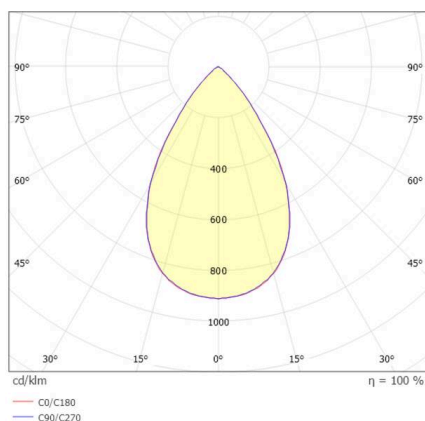

VARIDO 2

149-00102021305c

VARIDO 2 DARK TRACK TRACK SPOTLIGHT WITH 3 PH ADAPTER made of steel sheet, white, similar to RAL 9016, Lens optics with vacuum deposited Dark reflector beam 66°, light output direct, UGR <19, swiveling 350°, with converter, max. 850mA, dimmability: Casambi, adapter/ceiling base white, IP20

SKETCH

TECHNICAL DETAILS

Light source	LED
System performance [W]	32
Luminous flux [lm]	3700
Current sec. [mA]	850
Colour temperature	2700K
CRI	>80
UGR	<19
Optics	Lens optics with vacuum deposited Dark reflector with converter
Converter	Casambi
Dimmability	direct
Light emission area	66°
Beam angle	220-240V 50/60Hz
Voltage	
Length [mm]	844
Width [mm]	54
Height [mm]	24
IP protection class	IP20
IP protection class	protection cl. II
Material	steel sheet
Colour of body	white
RAL	9016
Colour of adapter / ceiling base	white
Lifetime [h]	L80 B10 50 000
Energy efficiency class	C
Number of luminaires B16A	50
Net weight [kg]	1.50
EAN number	9010870827417

LIGHT DISTRIBUTION CURVE

Energy label

The values are rated values. Power and luminous flux are initially subject to a tolerance of +/- 10%.
 Colour temperature tolerance: +/- 150 K. The values apply to an ambient temperature of 25°C unless otherwise specified.