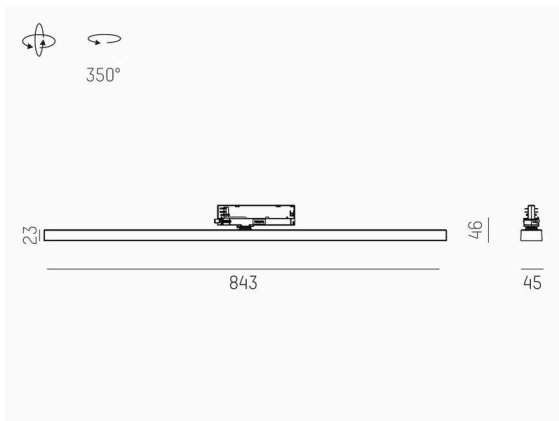

VARIDO 2

149-00102021304c

VARIDO 2 DARK TRACK TRACK SPOTLIGHT WITH 3 PH ADAPTER made of steel sheet, grey, similar to RAL 9004, Lens optics with vacuum deposited Dark reflector beam 66°, light output direct, UGR <19, swiveling 350°, with converter, max. 850mA, dimmability: Casambi, adapter/ceiling base grey, IP20

SKETCH

TECHNICAL DETAILS

Light source	LED
System performance [W]	32
Luminous flux [lm]	3700
Current sec. [mA]	850
Colour temperature	2700K
CRI	>80
UGR	<19
Optics	Lens optics with vacuum deposited Dark reflector with converter
Converter	Casambi
Dimmability	direct
Light emission area	66°
Beam angle	220-240V 50/60Hz
Voltage	
Length [mm]	844
Width [mm]	54
Height [mm]	24
IP protection class	IP20
IP protection class	protection cl. II
Material	steel sheet
Colour of body	grey
RAL	9004
Colour of adapter / ceiling base	grey
Lifetime [h]	L80 B10 50 000
Energy efficiency class	C
Number of luminaires B16A	50
Net weight [kg]	1.50
EAN number	9010870827400

LIGHT DISTRIBUTION CURVE

Energy label

The values are rated values. Power and luminous flux are initially subject to a tolerance of +/- 10%.
Colour temperature tolerance: +/- 150 K. The values apply to an ambient temperature of 25°C unless otherwise specified.