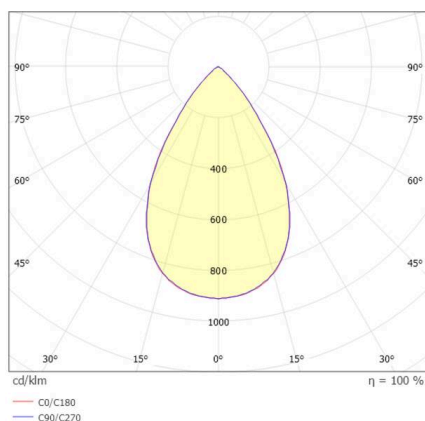

VARIDO 2

149-00102021304c

VARIDO 2 DARK TRACK TRACK SPOTLIGHT WITH 3 PH ADAPTER made of steel sheet, grey, similar to RAL 9004, Lens optics with vacuum deposited Dark reflector beam 66°, light output direct, UGR <19, swiveling 350°, with converter, max. 850mA, dimmability: Casambi, adapter/ceiling base grey, IP20

SKETCH

TECHNICAL DETAILS

Light source	LED
System performance [W]	32
Luminous flux [lm]	3700
Current sec. [mA]	850
Colour temperature	2700K
CRI	>80
UGR	<19
Optics	Lens optics with vacuum deposited Dark reflector with converter
Converter	Casambi
Dimmability	direct
Light emission area	66°
Beam angle	220-240V 50/60Hz
Voltage	
Length [mm]	844
Width [mm]	54
Height [mm]	24
IP protection class	IP20
IP protection class	protection cl. II
Material	steel sheet
Colour of body	grey
RAL	9004
Colour of adapter / ceiling base	grey
Lifetime [h]	L80 B10 50 000
Energy efficiency class	C
Number of luminaires B16A	50
Net weight [kg]	1.50
EAN number	9010870827400

LIGHT DISTRIBUTION CURVE

Energy label

The values are rated values. Power and luminous flux are initially subject to a tolerance of +/- 10%.
Colour temperature tolerance: +/- 150 K. The values apply to an ambient temperature of 25°C unless otherwise specified.