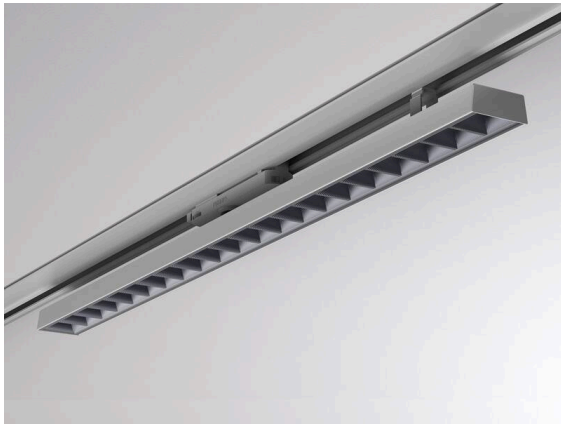

VARIDO 2

149-00102021304c

VARIDO 2 DARK TRACK TRACK SPOTLIGHT WITH 3 PH ADAPTER made of steel sheet, grey, similar to RAL 9004, Lens optics with vacuum deposited Dark reflector beam 66°, light output direct, UGR <19, swiveling 350°, with converter, max. 850mA, dimmability: Casambi, adapter/ceiling base grey, IP20

SKETCH

TECHNICAL DETAILS

Light source	LED
System performance [W]	32
Luminous flux [lm]	3700
Current sec. [mA]	850
Colour temperature	2700K
CRI	>80
UGR	<19
Optics	Lens optics with vacuum deposited Dark reflector with converter
Converter	Casambi
Dimmability	direct
Light emission area	66°
Beam angle	220-240V 50/60Hz
Voltage	
Length [mm]	844
Width [mm]	54
Height [mm]	24
IP protection class	IP20
IP protection class	protection cl. II
Material	steel sheet
Colour of body	grey
RAL	9004
Colour of adapter / ceiling base	grey
Lifetime [h]	L80 B10 50 000
Energy efficiency class	C
Number of luminaires B16A	50
Net weight [kg]	1.50
EAN number	9010870827400