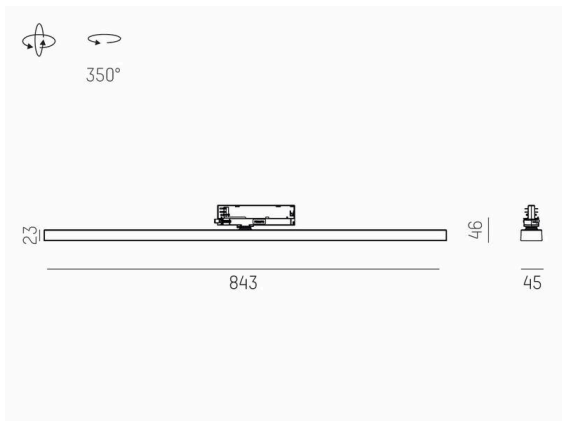

**VARIDO 2**

**149-00101021906c**

VARIDO 2 BASIC TRACK TRACK SPOTLIGHT WITH 3 PH ADAPTER made of steel sheet, black, similar to RAL 9005, Lens optics with vacuum deposited synthetic reflector beam 66°, light output direct, UGR <19, swiveling 350°, with converter, max. 850mA, dimmability: Casambi, adapter/ceiling base black, IP20

**SKETCH**

**TECHNICAL DETAILS**

Light source	LED
System performance [W]	32
Luminous flux [lm]	4345
Current sec. [mA]	850
Colour temperature	3000K
CRI	>80
UGR	<19
Optics	Lens optics with vacuum deposited synthetic reflector with converter
Converter	Casambi
Dimmability	direct
Light emission area	66°
Beam angle	220-240V 50/60Hz
Voltage	
Length [mm]	844
Width [mm]	54
Height [mm]	24
IP protection class	IP20
IP protection class	protection cl. II
Material	steel sheet
Colour of body	black
RAL	9005
Colour of adapter / ceiling base	black
Lifetime [h]	L80 B10 50 000
Energy efficiency class	C
Number of luminaires B16A	50
Net weight [kg]	1.50
EAN number	9010870827394

**LIGHT DISTRIBUTION CURVE**

Energy label

The values are rated values. Power and luminous flux are initially subject to a tolerance of +/- 10%.  
Colour temperature tolerance: +/- 150 K. The values apply to an ambient temperature of 25°C unless otherwise specified.