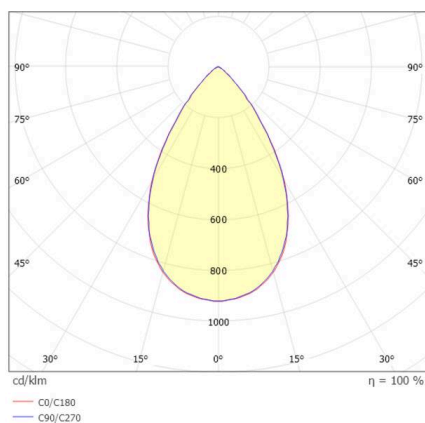

**VARIDO 2**

**149-00101021906c**

VARIDO 2 BASIC TRACK TRACK SPOTLIGHT WITH 3 PH ADAPTER made of steel sheet, black, similar to RAL 9005, Lens optics with vacuum deposited synthetic reflector beam 66°, light output direct, UGR <19, swiveling 350°, with converter, max. 850mA, dimmability: Casambi, adapter/ceiling base black, IP20

**SKETCH**

**TECHNICAL DETAILS**

Light source	LED
System performance [W]	32
Luminous flux [lm]	4345
Current sec. [mA]	850
Colour temperature	3000K
CRI	>80
UGR	<19
Optics	Lens optics with vacuum deposited synthetic reflector with converter
Converter	Casambi
Dimmability	direct
Light emission area	66°
Beam angle	220-240V 50/60Hz
Voltage	
Length [mm]	844
Width [mm]	54
Height [mm]	24
IP protection class	IP20
IP protection class	protection cl. II
Material	steel sheet
Colour of body	black
RAL	9005
Colour of adapter / ceiling base	black
Lifetime [h]	L80 B10 50 000
Energy efficiency class	C
Number of luminaires B16A	50
Net weight [kg]	1.50
EAN number	9010870827394

**LIGHT DISTRIBUTION CURVE**

Energy label

The values are rated values. Power and luminous flux are initially subject to a tolerance of +/- 10%.  
Colour temperature tolerance: +/- 150 K. The values apply to an ambient temperature of 25°C unless otherwise specified.