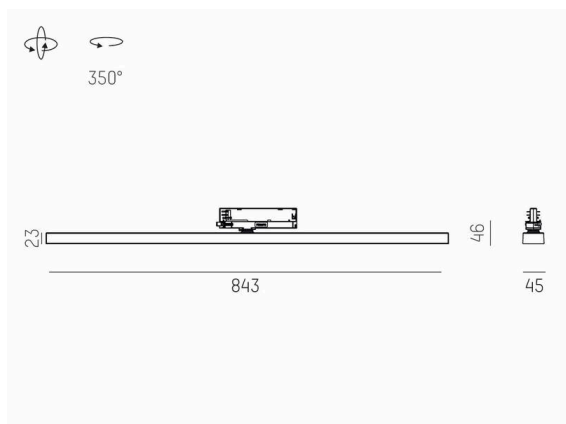

VARIDO 2

149-00101021906c

VARIDO 2 BASIC TRACK TRACK SPOTLIGHT WITH 3 PH ADAPTER made of steel sheet, black, similar to RAL 9005, Lens optics with vacuum deposited synthetic reflector beam 66°, light output direct, UGR <19, swiveling 350°, with converter, max. 850mA, dimmability: Casambi, adapter/ceiling base black, IP20

SKETCH

TECHNICAL DETAILS

Light source	LED
System performance [W]	32
Luminous flux [lm]	4345
Current sec. [mA]	850
Colour temperature	3000K
CRI	>80
UGR	<19
Optics	Lens optics with vacuum deposited synthetic reflector with converter
Converter	Casambi
Dimmability	direct
Light emission area	66°
Beam angle	220-240V 50/60Hz
Voltage	
Length [mm]	844
Width [mm]	54
Height [mm]	24
IP protection class	IP20
IP protection class	protection cl. II
Material	steel sheet
Colour of body	black
RAL	9005
Colour of adapter / ceiling base	black
Lifetime [h]	L80 B10 50 000
Energy efficiency class	C
Number of luminaires B16A	50
Net weight [kg]	1.50
EAN number	9010870827394

LIGHT DISTRIBUTION CURVE

Energy label

The values are rated values. Power and luminous flux are initially subject to a tolerance of +/- 10%. Colour temperature tolerance: +/- 150 K. The values apply to an ambient temperature of 25°C unless otherwise specified.