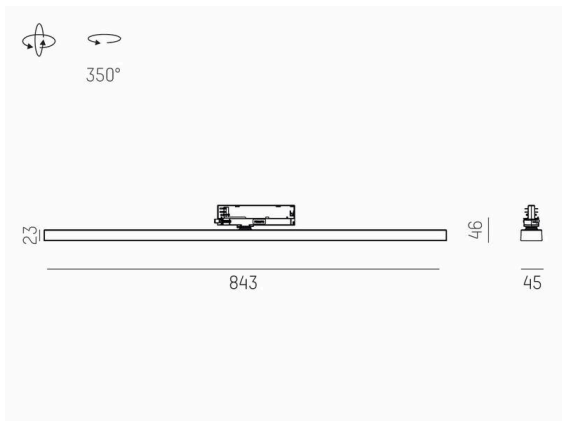

VARIDO 2

149-00101021905c

VARIDO 2 BASIC TRACK TRACK SPOTLIGHT WITH 3 PH ADAPTER made of steel sheet, white, similar to RAL 9016, Lens optics with vacuum deposited synthetic reflector beam 66°, light output direct, UGR <19, swiveling 350°, with converter, max. 850mA, dimmability: Casambi, adapter/ceiling base white, IP20

SKETCH

TECHNICAL DETAILS

Light source	LED
System performance [W]	32
Luminous flux [lm]	4345
Current sec. [mA]	850
Colour temperature	3000K
CRI	>80
UGR	<19
Optics	Lens optics with vacuum deposited synthetic reflector with converter
Converter	Casambi
Dimmability	direct
Light emission area	66°
Beam angle	220-240V 50/60Hz
Voltage	
Length [mm]	844
Width [mm]	54
Height [mm]	24
IP protection class	IP20
IP protection class	protection cl. II
Material	steel sheet
Colour of body	white
RAL	9016
Colour of adapter / ceiling base	white
Lifetime [h]	L80 B10 50 000
Energy efficiency class	C
Number of luminaires B16A	50
Net weight [kg]	1.50
EAN number	9010870827387

LIGHT DISTRIBUTION CURVE

Energy label

The values are rated values. Power and luminous flux are initially subject to a tolerance of +/- 10%.
Colour temperature tolerance: +/- 150 K. The values apply to an ambient temperature of 25°C unless otherwise specified.