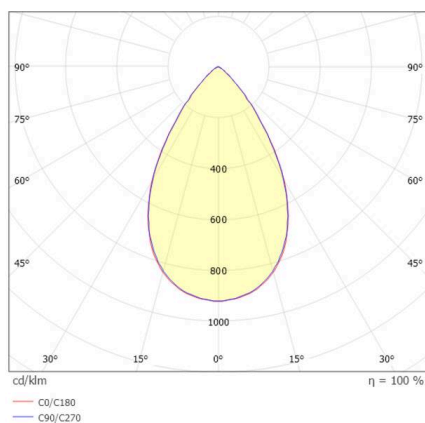

VARIDO 2

149-00101021905c

VARIDO 2 BASIC TRACK TRACK SPOTLIGHT WITH 3 PH ADAPTER made of steel sheet, white, similar to RAL 9016, Lens optics with vacuum deposited synthetic reflector beam 66°, light output direct, UGR <19, swiveling 350°, with converter, max. 850mA, dimmability: Casambi, adapter/ceiling base white, IP20

SKETCH

TECHNICAL DETAILS

Light source	LED
System performance [W]	32
Luminous flux [lm]	4345
Current sec. [mA]	850
Colour temperature	3000K
CRI	>80
UGR	<19
Optics	Lens optics with vacuum deposited synthetic reflector with converter
Converter	Casambi
Dimmability	direct
Light emission area	66°
Beam angle	220-240V 50/60Hz
Voltage	
Length [mm]	844
Width [mm]	54
Height [mm]	24
IP protection class	IP20
IP protection class	protection cl. II
Material	steel sheet
Colour of body	white
RAL	9016
Colour of adapter / ceiling base	white
Lifetime [h]	L80 B10 50 000
Energy efficiency class	C
Number of luminaires B16A	50
Net weight [kg]	1.50
EAN number	9010870827387

LIGHT DISTRIBUTION CURVE

Energy label

The values are rated values. Power and luminous flux are initially subject to a tolerance of +/- 10%.
Colour temperature tolerance: +/- 150 K. The values apply to an ambient temperature of 25°C unless otherwise specified.