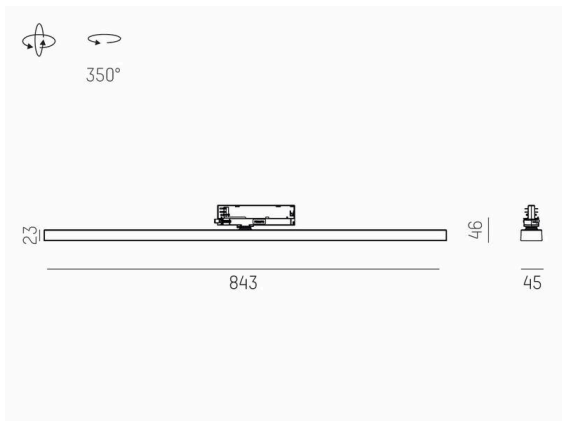

VARIDO 2

149-00101021905c

VARIDO 2 BASIC TRACK TRACK SPOTLIGHT WITH 3 PH ADAPTER made of steel sheet, white, similar to RAL 9016, Lens optics with vacuum deposited synthetic reflector beam 66°, light output direct, UGR <19, swiveling 350°, with converter, max. 850mA, dimmability: Casambi, adapter/ceiling base white, IP20

SKETCH

TECHNICAL DETAILS

Light source	LED
System performance [W]	32
Luminous flux [lm]	4345
Current sec. [mA]	850
Colour temperature	3000K
CRI	>80
UGR	<19
Optics	Lens optics with vacuum deposited synthetic reflector with converter
Converter	Casambi
Dimmability	direct
Light emission area	66°
Beam angle	220-240V 50/60Hz
Voltage	
Length [mm]	844
Width [mm]	54
Height [mm]	24
IP protection class	IP20
IP protection class	protection cl. II
Material	steel sheet
Colour of body	white
RAL	9016
Colour of adapter / ceiling base	white
Lifetime [h]	L80 B10 50 000
Energy efficiency class	C
Number of luminaires B16A	50
Net weight [kg]	1.50
EAN number	9010870827387

LIGHT DISTRIBUTION CURVE

Energy label

The values are rated values. Power and luminous flux are initially subject to a tolerance of +/- 10%. Colour temperature tolerance: +/- 150 K. The values apply to an ambient temperature of 25°C unless otherwise specified.