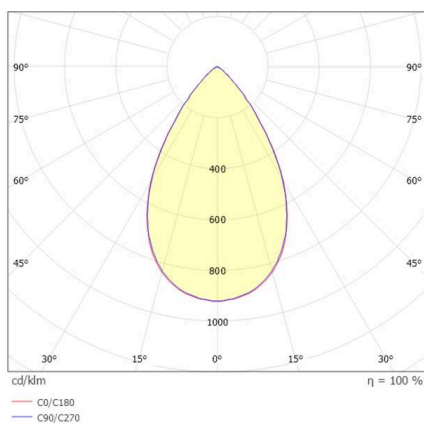

VARIDO 2

149-00101021905c

VARIDO 2 BASIC TRACK TRACK SPOTLIGHT WITH 3 PH ADAPTER made of steel sheet, white, similar to RAL 9016, Lens optics with vacuum deposited synthetic reflector beam 66°, light output direct, UGR <19, swiveling 350°, with converter, max. 850mA, dimmability: Casambi, adapter/ceiling base white, IP20

SKETCH

TECHNICAL DETAILS

Light source	LED
System performance [W]	32
Luminous flux [lm]	4345
Current sec. [mA]	850
Colour temperature	3000K
CRI	>80
UGR	<19
Optics	Lens optics with vacuum deposited synthetic reflector with converter
Converter	Casambi
Dimmability	direct
Light emission area	66°
Beam angle	220-240V 50/60Hz
Voltage	
Length [mm]	844
Width [mm]	54
Height [mm]	24
IP protection class	IP20
IP protection class	protection cl. II
Material	steel sheet
Colour of body	white
RAL	9016
Colour of adapter / ceiling base	white
Lifetime [h]	L80 B10 50 000
Energy efficiency class	C
Number of luminaires B16A	50
Net weight [kg]	1.50
EAN number	9010870827387

LIGHT DISTRIBUTION CURVE

Energy label

The values are rated values. Power and luminous flux are initially subject to a tolerance of +/- 10%. Colour temperature tolerance: +/- 150 K. The values apply to an ambient temperature of 25°C unless otherwise specified.