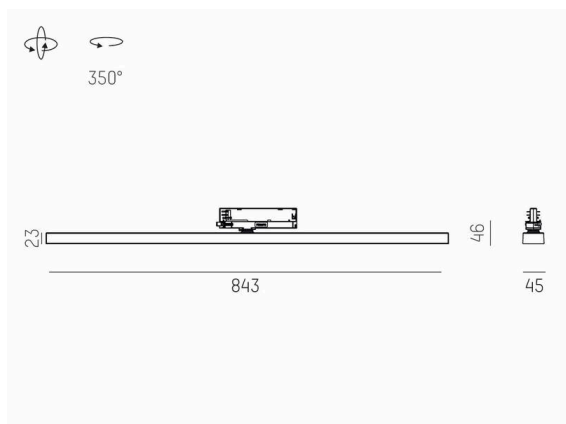

VARIDO 2

149-00101021904c

VARIDO 2 BASIC TRACK TRACK SPOTLIGHT WITH 3 PH ADAPTER made of steel sheet, grey, similar to RAL 9004, Lens optics with vacuum deposited synthetic reflector beam 66°, light output direct, UGR <19, swiveling 350°, with converter, max. 850mA, dimmability: Casambi, adapter/ceiling base grey, IP20

SKETCH

TECHNICAL DETAILS

Light source	LED
System performance [W]	32
Luminous flux [lm]	4345
Current sec. [mA]	850
Colour temperature	3000K
CRI	>80
UGR	<19
Optics	Lens optics with vacuum deposited synthetic reflector with converter
Converter	Casambi
Dimmability	direct
Light emission area	66°
Beam angle	220-240V 50/60Hz
Voltage	
Length [mm]	844
Width [mm]	54
Height [mm]	24
IP protection class	IP20
IP protection class	protection cl. II
Material	steel sheet
Colour of body	grey
RAL	9004
Colour of adapter / ceiling base	grey
Lifetime [h]	L80 B10 50 000
Energy efficiency class	C
Number of luminaires B16A	50
Net weight [kg]	1.50
EAN number	9010870827370

LIGHT DISTRIBUTION CURVE

Energy label

The values are rated values. Power and luminous flux are initially subject to a tolerance of +/- 10%. Colour temperature tolerance: +/- 150 K. The values apply to an ambient temperature of 25°C unless otherwise specified.