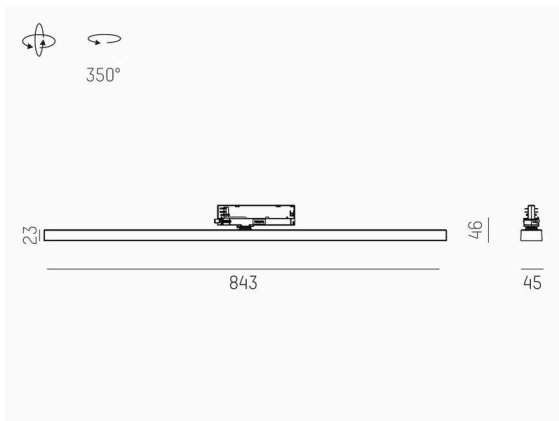

VARIDO 2

149-00101021706c

VARIDO 2 BASIC TRACK TRACK SPOTLIGHT WITH 3 PH ADAPTER made of steel sheet, black, similar to RAL 9005, Lens optics with vacuum deposited synthetic reflector beam 66°, light output direct, UGR <19, swiveling 350°, with converter, max. 850mA, dimmability: Casambi, adapter/ceiling base black, IP20

SKETCH

TECHNICAL DETAILS

Light source	LED
System performance [W]	32
Luminous flux [lm]	4530
Current sec. [mA]	850
Colour temperature	3500K
CRI	>80
UGR	<19
Optics	Lens optics with vacuum deposited synthetic reflector with converter
Converter	Casambi
Dimmability	direct
Light emission area	66°
Beam angle	220-240V 50/60Hz
Voltage	
Length [mm]	844
Width [mm]	54
Height [mm]	24
IP protection class	IP20
IP protection class	protection cl. II
Material	steel sheet
Colour of body	black
RAL	9005
Colour of adapter / ceiling base	black
Lifetime [h]	L80 B10 50 000
Energy efficiency class	C
Number of luminaires B16A	50
Net weight [kg]	1.50
EAN number	9010870827363

LIGHT DISTRIBUTION CURVE

Energy label

The values are rated values. Power and luminous flux are initially subject to a tolerance of +/- 10%. Colour temperature tolerance: +/- 150 K. The values apply to an ambient temperature of 25°C unless otherwise specified.