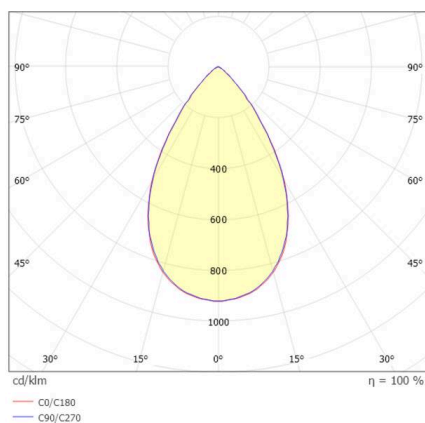

VARIDO 2

149-00101021706c

VARIDO 2 BASIC TRACK TRACK SPOTLIGHT WITH 3 PH ADAPTER made of steel sheet, black, similar to RAL 9005, Lens optics with vacuum deposited synthetic reflector beam 66°, light output direct, UGR <19, swiveling 350°, with converter, max. 850mA, dimmability: Casambi, adapter/ceiling base black, IP20

SKETCH

TECHNICAL DETAILS

Light source	LED
System performance [W]	32
Luminous flux [lm]	4530
Current sec. [mA]	850
Colour temperature	3500K
CRI	>80
UGR	<19
Optics	Lens optics with vacuum deposited synthetic reflector with converter
Converter	Casambi
Dimmability	direct
Light emission area	66°
Beam angle	220-240V 50/60Hz
Voltage	
Length [mm]	844
Width [mm]	54
Height [mm]	24
IP protection class	IP20
IP protection class	protection cl. II
Material	steel sheet
Colour of body	black
RAL	9005
Colour of adapter / ceiling base	black
Lifetime [h]	L80 B10 50 000
Energy efficiency class	C
Number of luminaires B16A	50
Net weight [kg]	1.50
EAN number	9010870827363

LIGHT DISTRIBUTION CURVE

Energy label

The values are rated values. Power and luminous flux are initially subject to a tolerance of +/- 10%. Colour temperature tolerance: +/- 150 K. The values apply to an ambient temperature of 25°C unless otherwise specified.