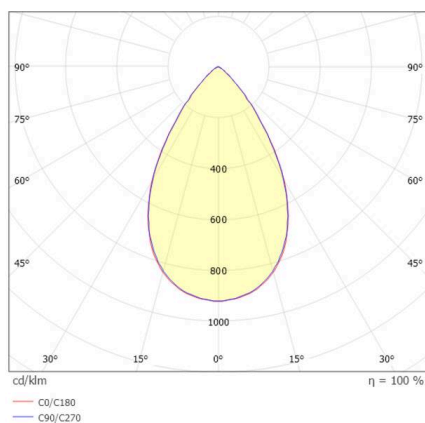

**VARIDO 2**

**149-00101021706c**

VARIDO 2 BASIC TRACK TRACK SPOTLIGHT WITH 3 PH ADAPTER made of steel sheet, black, similar to RAL 9005, Lens optics with vacuum deposited synthetic reflector beam 66°, light output direct, UGR <19, swiveling 350°, with converter, max. 850mA, dimmability: Casambi, adapter/ceiling base black, IP20

**SKETCH**

**TECHNICAL DETAILS**

Light source	LED
System performance [W]	32
Luminous flux [lm]	4530
Current sec. [mA]	850
Colour temperature	3500K
CRI	>80
UGR	<19
Optics	Lens optics with vacuum deposited synthetic reflector with converter
Converter	Casambi
Dimmability	direct
Light emission area	66°
Beam angle	220-240V 50/60Hz
Voltage	
Length [mm]	844
Width [mm]	54
Height [mm]	24
IP protection class	IP20
IP protection class	protection cl. II
Material	steel sheet
Colour of body	black
RAL	9005
Colour of adapter / ceiling base	black
Lifetime [h]	L80 B10 50 000
Energy efficiency class	C
Number of luminaires B16A	50
Net weight [kg]	1.50
EAN number	9010870827363

**LIGHT DISTRIBUTION CURVE**

Energy label

The values are rated values. Power and luminous flux are initially subject to a tolerance of +/- 10%.  
Colour temperature tolerance: +/- 150 K. The values apply to an ambient temperature of 25°C unless otherwise specified.