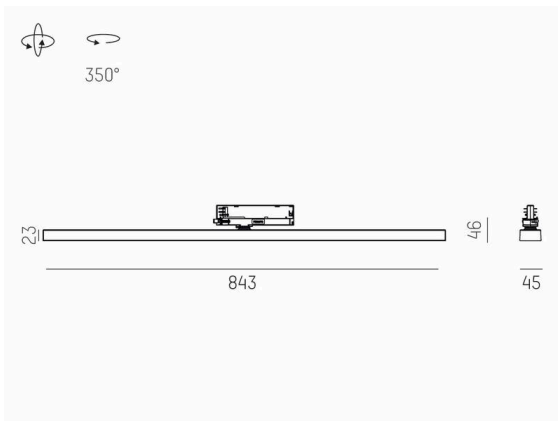

**VARIDO 2**

**149-00101021706c**

VARIDO 2 BASIC TRACK TRACK SPOTLIGHT WITH 3 PH ADAPTER made of steel sheet, black, similar to RAL 9005, Lens optics with vacuum deposited synthetic reflector beam 66°, light output direct, UGR <19, swiveling 350°, with converter, max. 850mA, dimmability: Casambi, adapter/ceiling base black, IP20

**SKETCH**

**TECHNICAL DETAILS**

Light source	LED
System performance [W]	32
Luminous flux [lm]	4530
Current sec. [mA]	850
Colour temperature	3500K
CRI	>80
UGR	<19
Optics	Lens optics with vacuum deposited synthetic reflector with converter
Converter	Casambi
Dimmability	direct
Light emission area	66°
Beam angle	220-240V 50/60Hz
Voltage	
Length [mm]	844
Width [mm]	54
Height [mm]	24
IP protection class	IP20
IP protection class	protection cl. II
Material	steel sheet
Colour of body	black
RAL	9005
Colour of adapter / ceiling base	black
Lifetime [h]	L80 B10 50 000
Energy efficiency class	C
Number of luminaires B16A	50
Net weight [kg]	1.50
EAN number	9010870827363

**LIGHT DISTRIBUTION CURVE**

Energy label

The values are rated values. Power and luminous flux are initially subject to a tolerance of +/- 10%.  
Colour temperature tolerance: +/- 150 K. The values apply to an ambient temperature of 25°C unless otherwise specified.