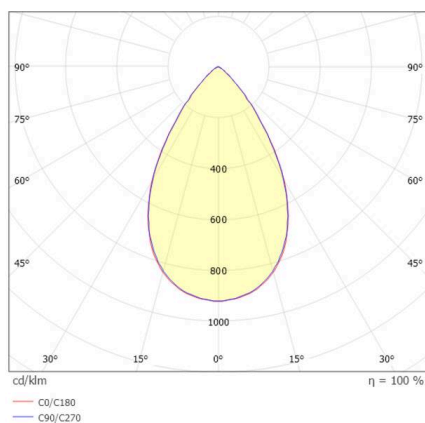

**VARIDO 2**

**149-00101021705c**

VARIDO 2 BASIC TRACK TRACK SPOTLIGHT WITH 3 PH ADAPTER made of steel sheet, white, similar to RAL 9016, Lens optics with vacuum deposited synthetic reflector beam 66°, light output direct, UGR <19, swiveling 350°, with converter, max. 850mA, dimmability: Casambi, adapter/ceiling base white, IP20

**SKETCH**

**TECHNICAL DETAILS**

Light source	LED
System performance [W]	32
Luminous flux [lm]	4530
Current sec. [mA]	850
Colour temperature	3500K
CRI	>80
UGR	<19
Optics	Lens optics with vacuum deposited synthetic reflector with converter
Converter	Casambi
Dimmability	direct
Light emission area	66°
Beam angle	220-240V 50/60Hz
Voltage	
Length [mm]	844
Width [mm]	54
Height [mm]	24
IP protection class	IP20
IP protection class	protection cl. II
Material	steel sheet
Colour of body	white
RAL	9016
Colour of adapter / ceiling base	white
Lifetime [h]	L80 B10 50 000
Energy efficiency class	C
Number of luminaires B16A	50
Net weight [kg]	1.50
EAN number	9010870827356

**LIGHT DISTRIBUTION CURVE**

Energy label

The values are rated values. Power and luminous flux are initially subject to a tolerance of +/- 10%.  
Colour temperature tolerance: +/- 150 K. The values apply to an ambient temperature of 25°C unless otherwise specified.