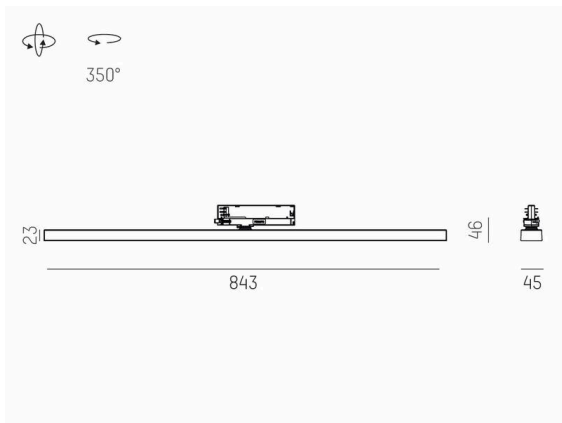

**VARIDO 2**

**149-00101021705c**

VARIDO 2 BASIC TRACK TRACK SPOTLIGHT WITH 3 PH ADAPTER made of steel sheet, white, similar to RAL 9016, Lens optics with vacuum deposited synthetic reflector beam 66°, light output direct, UGR <19, swiveling 350°, with converter, max. 850mA, dimmability: Casambi, adapter/ceiling base white, IP20

**SKETCH**

**TECHNICAL DETAILS**

Light source	LED
System performance [W]	32
Luminous flux [lm]	4530
Current sec. [mA]	850
Colour temperature	3500K
CRI	>80
UGR	<19
Optics	Lens optics with vacuum deposited synthetic reflector with converter
Converter	Casambi
Dimmability	direct
Light emission area	66°
Beam angle	220-240V 50/60Hz
Voltage	
Length [mm]	844
Width [mm]	54
Height [mm]	24
IP protection class	IP20
IP protection class	protection cl. II
Material	steel sheet
Colour of body	white
RAL	9016
Colour of adapter / ceiling base	white
Lifetime [h]	L80 B10 50 000
Energy efficiency class	C
Number of luminaires B16A	50
Net weight [kg]	1.50
EAN number	9010870827356

**LIGHT DISTRIBUTION CURVE**

Energy label

The values are rated values. Power and luminous flux are initially subject to a tolerance of +/- 10%.  
Colour temperature tolerance: +/- 150 K. The values apply to an ambient temperature of 25°C unless otherwise specified.