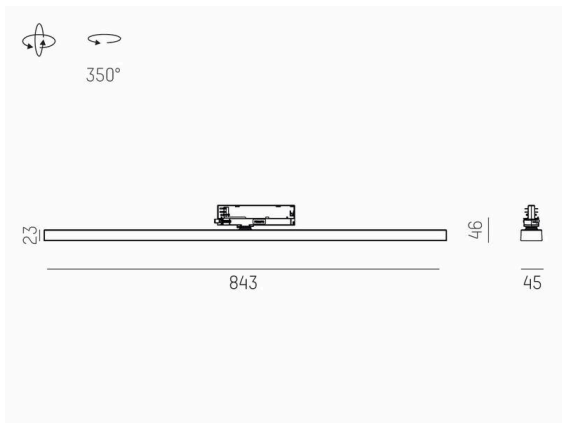

VARIDO 2

149-00101021705c

VARIDO 2 BASIC TRACK TRACK SPOTLIGHT WITH 3 PH ADAPTER made of steel sheet, white, similar to RAL 9016, Lens optics with vacuum deposited synthetic reflector beam 66°, light output direct, UGR <19, swiveling 350°, with converter, max. 850mA, dimmability: Casambi, adapter/ceiling base white, IP20

SKETCH

TECHNICAL DETAILS

Light source	LED
System performance [W]	32
Luminous flux [lm]	4530
Current sec. [mA]	850
Colour temperature	3500K
CRI	>80
UGR	<19
Optics	Lens optics with vacuum deposited synthetic reflector with converter
Converter	Casambi
Dimmability	direct
Light emission area	66°
Beam angle	220-240V 50/60Hz
Voltage	
Length [mm]	844
Width [mm]	54
Height [mm]	24
IP protection class	IP20
IP protection class	protection cl. II
Material	steel sheet
Colour of body	white
RAL	9016
Colour of adapter / ceiling base	white
Lifetime [h]	L80 B10 50 000
Energy efficiency class	C
Number of luminaires B16A	50
Net weight [kg]	1.50
EAN number	9010870827356

LIGHT DISTRIBUTION CURVE

Energy label

The values are rated values. Power and luminous flux are initially subject to a tolerance of +/- 10%.
Colour temperature tolerance: +/- 150 K. The values apply to an ambient temperature of 25°C unless otherwise specified.