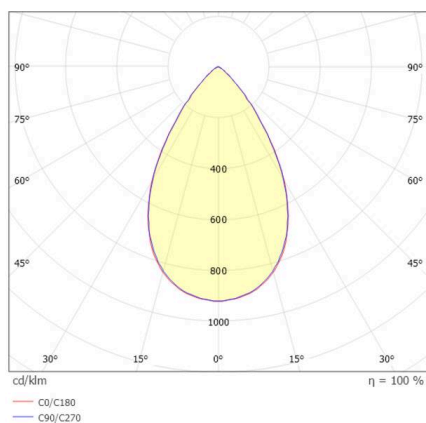

VARIDO 2

149-00101021705c

VARIDO 2 BASIC TRACK TRACK SPOTLIGHT WITH 3 PH ADAPTER made of steel sheet, white, similar to RAL 9016, Lens optics with vacuum deposited synthetic reflector beam 66°, light output direct, UGR <19, swiveling 350°, with converter, max. 850mA, dimmability: Casambi, adapter/ceiling base white, IP20

SKETCH

TECHNICAL DETAILS

Light source	LED
System performance [W]	32
Luminous flux [lm]	4530
Current sec. [mA]	850
Colour temperature	3500K
CRI	>80
UGR	<19
Optics	Lens optics with vacuum deposited synthetic reflector with converter
Converter	Casambi
Dimmability	direct
Light emission area	66°
Beam angle	220-240V 50/60Hz
Voltage	
Length [mm]	844
Width [mm]	54
Height [mm]	24
IP protection class	IP20
IP protection class	protection cl. II
Material	steel sheet
Colour of body	white
RAL	9016
Colour of adapter / ceiling base	white
Lifetime [h]	L80 B10 50 000
Energy efficiency class	C
Number of luminaires B16A	50
Net weight [kg]	1.50
EAN number	9010870827356

LIGHT DISTRIBUTION CURVE

Energy label

The values are rated values. Power and luminous flux are initially subject to a tolerance of +/- 10%.
Colour temperature tolerance: +/- 150 K. The values apply to an ambient temperature of 25°C unless otherwise specified.