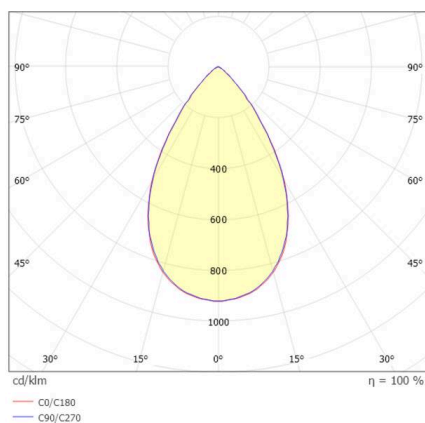

VARIDO 2

149-00101021704c

VARIDO 2 BASIC TRACK TRACK SPOTLIGHT WITH 3 PH ADAPTER made of steel sheet, grey, similar to RAL 9004, Lens optics with vacuum deposited synthetic reflector beam 66°, light output direct, UGR <19, swiveling 350°, with converter, max. 850mA, dimmability: Casambi, adapter/ceiling base grey, IP20

SKETCH

TECHNICAL DETAILS

Light source	LED
System performance [W]	32
Luminous flux [lm]	4530
Current sec. [mA]	850
Colour temperature	3500K
CRI	>80
UGR	<19
Optics	Lens optics with vacuum deposited synthetic reflector with converter
Converter	Casambi
Dimmability	direct
Light emission area	66°
Beam angle	220-240V 50/60Hz
Voltage	
Length [mm]	844
Width [mm]	54
Height [mm]	24
IP protection class	IP20
IP protection class	protection cl. II
Material	steel sheet
Colour of body	grey
RAL	9004
Colour of adapter / ceiling base	grey
Lifetime [h]	L80 B10 50 000
Energy efficiency class	C
Number of luminaires B16A	50
Net weight [kg]	1.50
EAN number	9010870827349

LIGHT DISTRIBUTION CURVE

Energy label

The values are rated values. Power and luminous flux are initially subject to a tolerance of +/- 10%. Colour temperature tolerance: +/- 150 K. The values apply to an ambient temperature of 25°C unless otherwise specified.