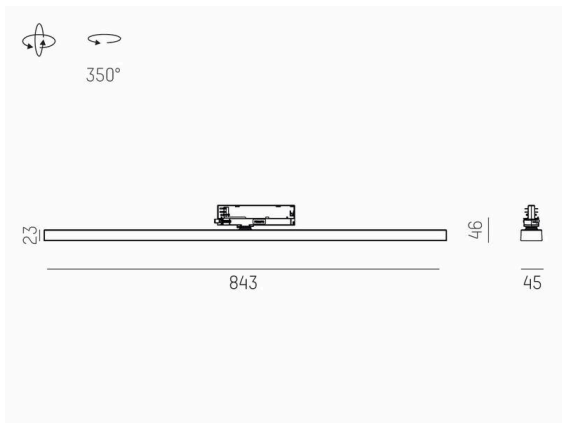

VARIDO 2

149-00101021704c

VARIDO 2 BASIC TRACK TRACK SPOTLIGHT WITH 3 PH ADAPTER made of steel sheet, grey, similar to RAL 9004, Lens optics with vacuum deposited synthetic reflector beam 66°, light output direct, UGR <19, swiveling 350°, with converter, max. 850mA, dimmability: Casambi, adapter/ceiling base grey, IP20

SKETCH

TECHNICAL DETAILS

Light source	LED
System performance [W]	32
Luminous flux [lm]	4530
Current sec. [mA]	850
Colour temperature	3500K
CRI	>80
UGR	<19
Optics	Lens optics with vacuum deposited synthetic reflector with converter
Converter	Casambi
Dimmability	direct
Light emission area	66°
Beam angle	220-240V 50/60Hz
Voltage	
Length [mm]	844
Width [mm]	54
Height [mm]	24
IP protection class	IP20
IP protection class	protection cl. II
Material	steel sheet
Colour of body	grey
RAL	9004
Colour of adapter / ceiling base	grey
Lifetime [h]	L80 B10 50 000
Energy efficiency class	C
Number of luminaires B16A	50
Net weight [kg]	1.50
EAN number	9010870827349

LIGHT DISTRIBUTION CURVE

Energy label

The values are rated values. Power and luminous flux are initially subject to a tolerance of +/- 10%. Colour temperature tolerance: +/- 150 K. The values apply to an ambient temperature of 25°C unless otherwise specified.