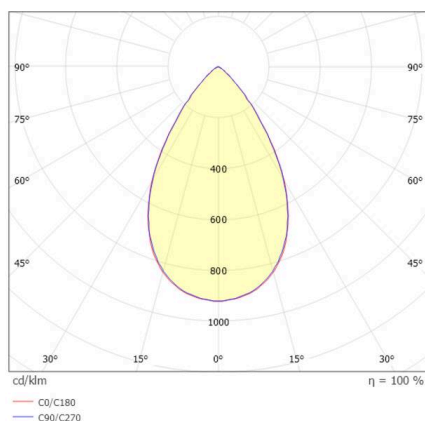

VARIDO 2

149-00101021704c

VARIDO 2 BASIC TRACK TRACK SPOTLIGHT WITH 3 PH ADAPTER made of steel sheet, grey, similar to RAL 9004, Lens optics with vacuum deposited synthetic reflector beam 66°, light output direct, UGR <19, swiveling 350°, with converter, max. 850mA, dimmability: Casambi, adapter/ceiling base grey, IP20

SKETCH

TECHNICAL DETAILS

Light source	LED
System performance [W]	32
Luminous flux [lm]	4530
Current sec. [mA]	850
Colour temperature	3500K
CRI	>80
UGR	<19
Optics	Lens optics with vacuum deposited synthetic reflector with converter
Converter	Casambi
Dimmability	direct
Light emission area	66°
Beam angle	220-240V 50/60Hz
Voltage	
Length [mm]	844
Width [mm]	54
Height [mm]	24
IP protection class	IP20
IP protection class	protection cl. II
Material	steel sheet
Colour of body	grey
RAL	9004
Colour of adapter / ceiling base	grey
Lifetime [h]	L80 B10 50 000
Energy efficiency class	C
Number of luminaires B16A	50
Net weight [kg]	1.50
EAN number	9010870827349

LIGHT DISTRIBUTION CURVE

Energy label

The values are rated values. Power and luminous flux are initially subject to a tolerance of +/- 10%. Colour temperature tolerance: +/- 150 K. The values apply to an ambient temperature of 25°C unless otherwise specified.