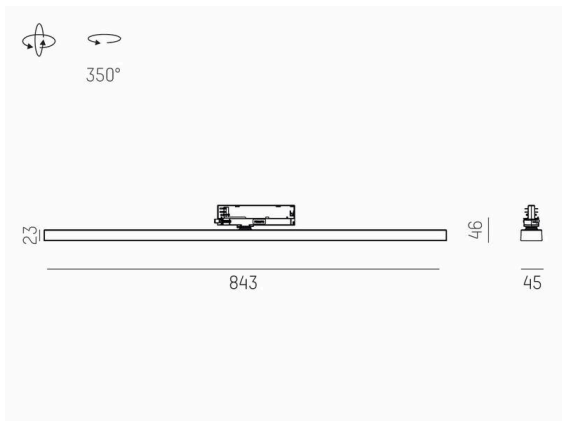

VARIDO 2

149-00101021704c

VARIDO 2 BASIC TRACK TRACK SPOTLIGHT WITH 3 PH ADAPTER made of steel sheet, grey, similar to RAL 9004, Lens optics with vacuum deposited synthetic reflector beam 66°, light output direct, UGR <19, swiveling 350°, with converter, max. 850mA, dimmability: Casambi, adapter/ceiling base grey, IP20

SKETCH

TECHNICAL DETAILS

Light source	LED
System performance [W]	32
Luminous flux [lm]	4530
Current sec. [mA]	850
Colour temperature	3500K
CRI	>80
UGR	<19
Optics	Lens optics with vacuum deposited synthetic reflector with converter
Converter	Casambi
Dimmability	direct
Light emission area	66°
Beam angle	220-240V 50/60Hz
Voltage	
Length [mm]	844
Width [mm]	54
Height [mm]	24
IP protection class	IP20
IP protection class	protection cl. II
Material	steel sheet
Colour of body	grey
RAL	9004
Colour of adapter / ceiling base	grey
Lifetime [h]	L80 B10 50 000
Energy efficiency class	C
Number of luminaires B16A	50
Net weight [kg]	1.50
EAN number	9010870827349

LIGHT DISTRIBUTION CURVE

Energy label

The values are rated values. Power and luminous flux are initially subject to a tolerance of +/- 10%. Colour temperature tolerance: +/- 150 K. The values apply to an ambient temperature of 25°C unless otherwise specified.