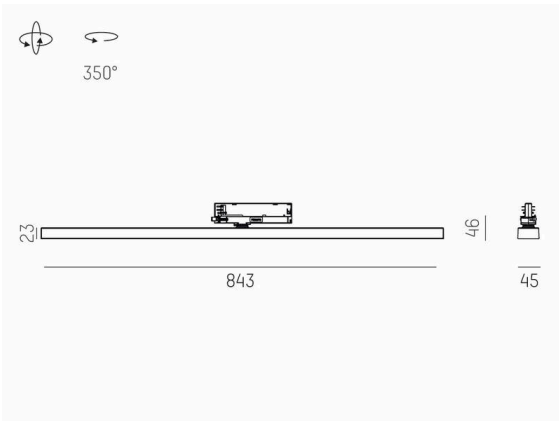

VARIDO 2

149-00101021406c

VARIDO 2 BASIC TRACK TRACK SPOTLIGHT WITH 3 PH ADAPTER made of steel sheet, black, similar to RAL 9005, Lens optics with vacuum deposited synthetic reflector beam 66°, light output direct, UGR <19, swiveling 350°, with converter, max. 850mA, dimmability: Casambi, adapter/ceiling base black, IP20

SKETCH

TECHNICAL DETAILS

Light source	LED
System performance [W]	32
Luminous flux [lm]	4770
Current sec. [mA]	850
Colour temperature	4000K
CRI	>80
UGR	<19
Optics	Lens optics with vacuum deposited synthetic reflector with converter
Converter	Casambi
Dimmability	direct
Light emission area	66°
Beam angle	220-240V 50/60Hz
Voltage	
Length [mm]	844
Width [mm]	54
Height [mm]	24
IP protection class	IP20
IP protection class	protection cl. II
Material	steel sheet
Colour of body	black
RAL	9005
Colour of adapter / ceiling base	black
Lifetime [h]	L80 B10 50 000
Energy efficiency class	C
Number of luminaires B16A	50
Net weight [kg]	1.50
EAN number	9010870827332

LIGHT DISTRIBUTION CURVE

Energy label

The values are rated values. Power and luminous flux are initially subject to a tolerance of +/- 10%.
Colour temperature tolerance: +/- 150 K. The values apply to an ambient temperature of 25°C unless otherwise specified.