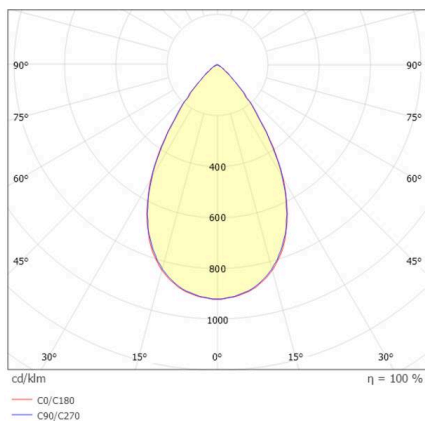

VARIDO 2

149-00101021406c

VARIDO 2 BASIC TRACK TRACK SPOTLIGHT WITH 3 PH ADAPTER made of steel sheet, black, similar to RAL 9005, Lens optics with vacuum deposited synthetic reflector beam 66°, light output direct, UGR <19, swiveling 350°, with converter, max. 850mA, dimmability: Casambi, adapter/ceiling base black, IP20

SKETCH

TECHNICAL DETAILS

Light source	LED
System performance [W]	32
Luminous flux [lm]	4770
Current sec. [mA]	850
Colour temperature	4000K
CRI	>80
UGR	<19
Optics	Lens optics with vacuum deposited synthetic reflector with converter
Converter	Casambi
Dimmability	direct
Light emission area	66°
Beam angle	220-240V 50/60Hz
Voltage	
Length [mm]	844
Width [mm]	54
Height [mm]	24
IP protection class	IP20
IP protection class	protection cl. II
Material	steel sheet
Colour of body	black
RAL	9005
Colour of adapter / ceiling base	black
Lifetime [h]	L80 B10 50 000
Energy efficiency class	C
Number of luminaires B16A	50
Net weight [kg]	1.50
EAN number	9010870827332

LIGHT DISTRIBUTION CURVE

Energy label

The values are rated values. Power and luminous flux are initially subject to a tolerance of +/- 10%.
Colour temperature tolerance: +/- 150 K. The values apply to an ambient temperature of 25°C unless otherwise specified.