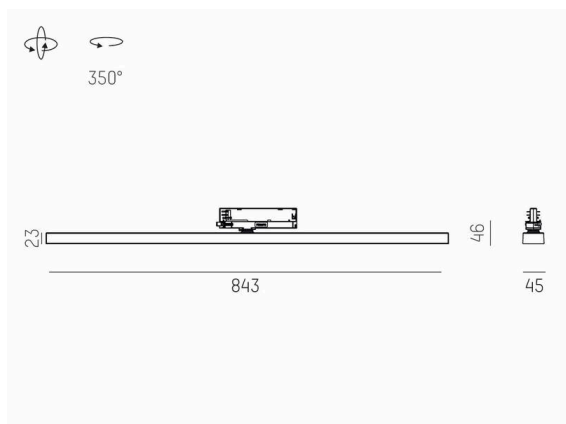

**VARIDO 2**

**149-00101021406c**

VARIDO 2 BASIC TRACK TRACK SPOTLIGHT WITH 3 PH ADAPTER made of steel sheet, black, similar to RAL 9005, Lens optics with vacuum deposited synthetic reflector beam 66°, light output direct, UGR <19, swiveling 350°, with converter, max. 850mA, dimmability: Casambi, adapter/ceiling base black, IP20

**SKETCH**

**TECHNICAL DETAILS**

Light source	LED
System performance [W]	32
Luminous flux [lm]	4770
Current sec. [mA]	850
Colour temperature	4000K
CRI	>80
UGR	<19
Optics	Lens optics with vacuum deposited synthetic reflector with converter
Converter	Casambi
Dimmability	direct
Light emission area	66°
Beam angle	220-240V 50/60Hz
Voltage	
Length [mm]	844
Width [mm]	54
Height [mm]	24
IP protection class	IP20
IP protection class	protection cl. II
Material	steel sheet
Colour of body	black
RAL	9005
Colour of adapter / ceiling base	black
Lifetime [h]	L80 B10 50 000
Energy efficiency class	C
Number of luminaires B16A	50
Net weight [kg]	1.50
EAN number	9010870827332

**LIGHT DISTRIBUTION CURVE**

Energy label

The values are rated values. Power and luminous flux are initially subject to a tolerance of +/- 10%. Colour temperature tolerance: +/- 150 K. The values apply to an ambient temperature of 25°C unless otherwise specified.