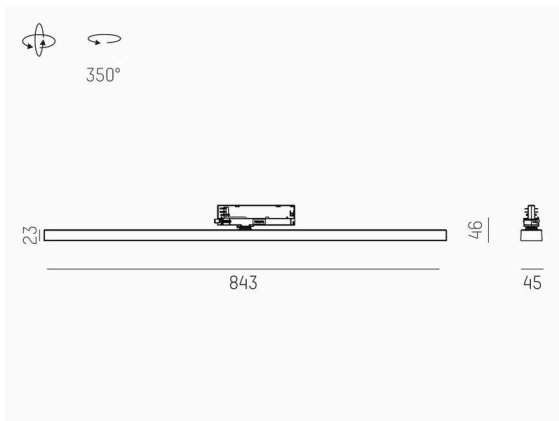

VARIDO 2

149-00101021405c

VARIDO 2 BASIC TRACK TRACK SPOTLIGHT WITH 3 PH ADAPTER made of steel sheet, white, similar to RAL 9016, Lens optics with vacuum deposited synthetic reflector beam 66°, light output direct, UGR <19, swiveling 350°, with converter, max. 850mA, dimmability: Casambi, adapter/ceiling base white, IP20

SKETCH

TECHNICAL DETAILS

Light source	LED
System performance [W]	32
Luminous flux [lm]	4770
Current sec. [mA]	850
Colour temperature	4000K
CRI	>80
UGR	<19
Optics	Lens optics with vacuum deposited synthetic reflector with converter
Converter	Casambi
Dimmability	direct
Light emission area	66°
Beam angle	220-240V 50/60Hz
Voltage	
Length [mm]	844
Width [mm]	54
Height [mm]	24
IP protection class	IP20
IP protection class	protection cl. II
Material	steel sheet
Colour of body	white
RAL	9016
Colour of adapter / ceiling base	white
Lifetime [h]	L80 B10 50 000
Energy efficiency class	C
Number of luminaires B16A	50
Net weight [kg]	1.50
EAN number	9010870827325

LIGHT DISTRIBUTION CURVE

Energy label

The values are rated values. Power and luminous flux are initially subject to a tolerance of +/- 10%.
Colour temperature tolerance: +/- 150 K. The values apply to an ambient temperature of 25°C unless otherwise specified.