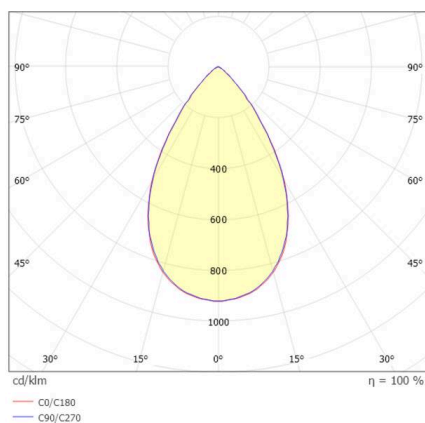

VARIDO 2

149-00101021405c

VARIDO 2 BASIC TRACK TRACK SPOTLIGHT WITH 3 PH ADAPTER made of steel sheet, white, similar to RAL 9016, Lens optics with vacuum deposited synthetic reflector beam 66°, light output direct, UGR <19, swiveling 350°, with converter, max. 850mA, dimmability: Casambi, adapter/ceiling base white, IP20

SKETCH

TECHNICAL DETAILS

Light source	LED
System performance [W]	32
Luminous flux [lm]	4770
Current sec. [mA]	850
Colour temperature	4000K
CRI	>80
UGR	<19
Optics	Lens optics with vacuum deposited synthetic reflector with converter
Converter	Casambi
Dimmability	direct
Light emission area	66°
Beam angle	220-240V 50/60Hz
Voltage	
Length [mm]	844
Width [mm]	54
Height [mm]	24
IP protection class	IP20
IP protection class	protection cl. II
Material	steel sheet
Colour of body	white
RAL	9016
Colour of adapter / ceiling base	white
Lifetime [h]	L80 B10 50 000
Energy efficiency class	C
Number of luminaires B16A	50
Net weight [kg]	1.50
EAN number	9010870827325

LIGHT DISTRIBUTION CURVE

Energy label

The values are rated values. Power and luminous flux are initially subject to a tolerance of +/- 10%.
Colour temperature tolerance: +/- 150 K. The values apply to an ambient temperature of 25°C unless otherwise specified.